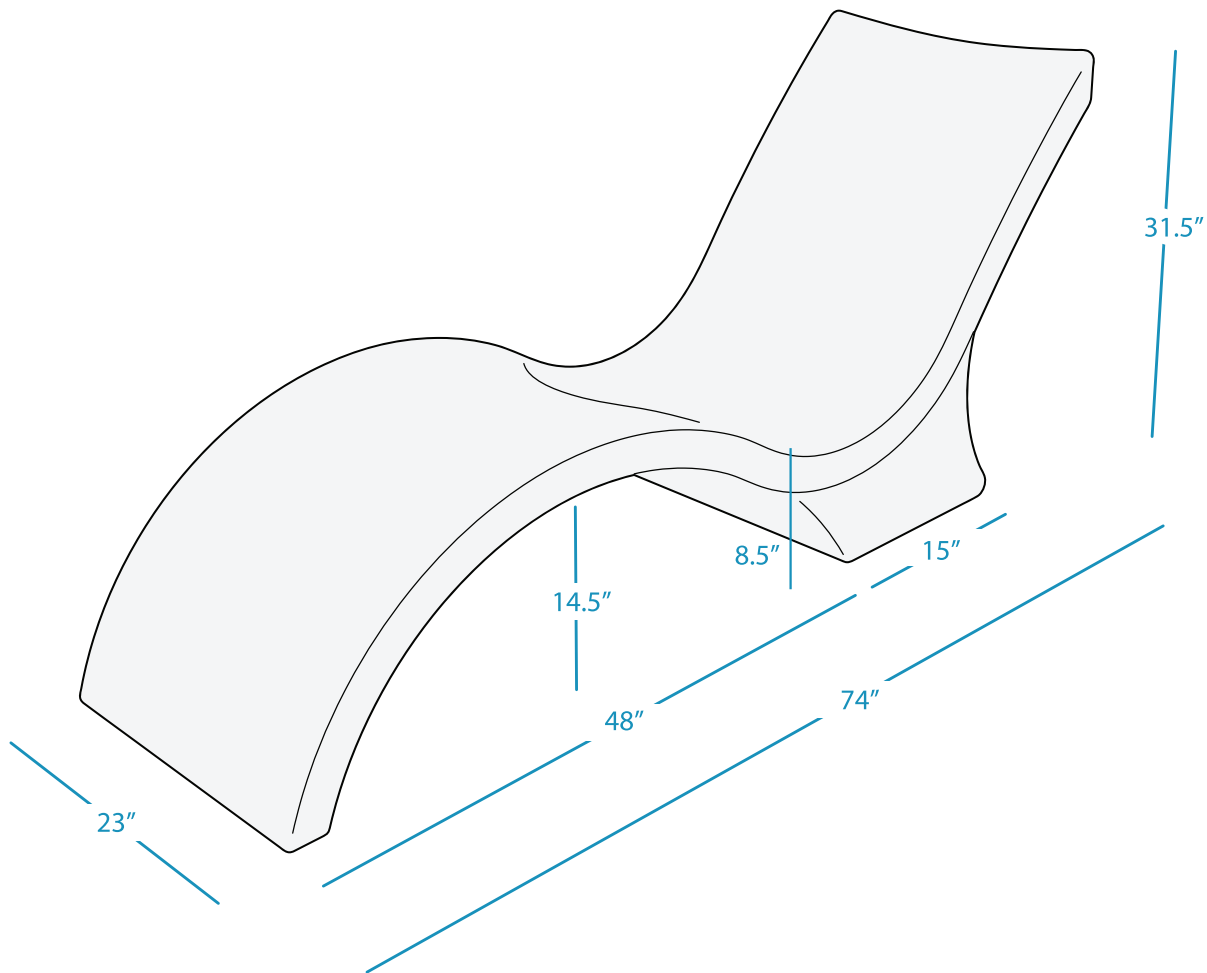

SIGNATURE

CHAISE DEEP

SPECIFICATIONS

DESIGNED FOR UP TO 15" OF WATER

WEIGHT EMPTY: 60 LBS | WEIGHT FULL: 270 LBS

FEATURES

- Designed for up to 15 inches of water
- Perfect for residential or commercial use
- Built to withstand the sun, weather, and chemicals of any pool or outdoor environment
- Compatible with all pool types, including vinyl
- Crafted of a high-quality, UV16 rated resin, color stabilized for up to 16,000 hours of direct sunlight
- Easy application via threaded plug system
- Contoured for comfort with a sleek, eye-catching design

AVAILABLE COLORS

SIGNATURE

CHAISE DEEP

LAYOUT SUGGESTIONS

Minimum tanning ledge length is dependent on water depth. See guidelines below.

DEPTH: 11" | LENGTH: 63"

DEPTH: 13" | LENGTH: 64"

DEPTH: 14" | LENGTH: 66"