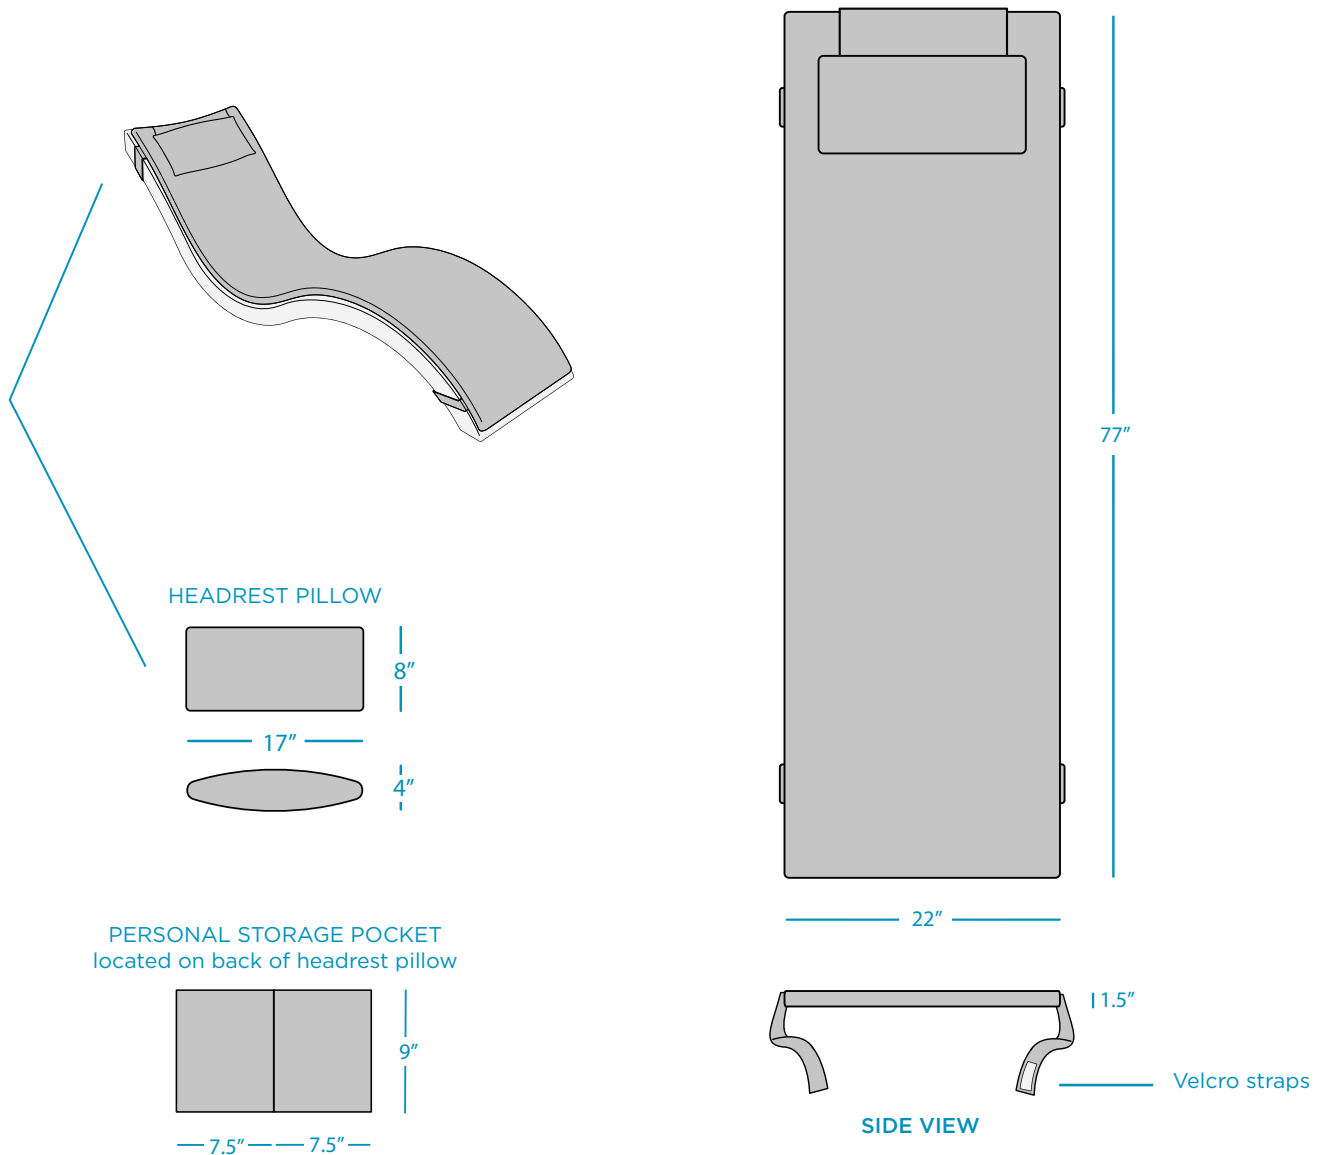

SIGNATURE

CHAISE DEEP CUSHION

SPECIFICATIONS

WEIGHT 16 LBS

FEATURES

- Designed for out of water use with the Signature Chaise Deep
- Perfect for residential or commercial use
- Built to withstand the sun, weather, and chemicals of any pool or outdoor environment
- Crafted of high-quality, outdoor fabrics and EZ-Dri foam core, allowing fast water drainage and air circulation
- Fade and mold resistant
- Secure in place using easy to adjust, Velcro attachment
- Features a built-in pillow and personal storage pocket

AVAILABLE FABRICS

Available in marine or sling grade fabric. See website or catalog for details.

- COM available. Requires 5 yards per cushion.

SIGNATURE

CHAISE CUSHION

SPECIFICATIONS

WEIGHT 15 LBS

FEATURES

- Designed for out of water use with the Signature Chaise
- Perfect for residential or commercial use
- Built to withstand the sun, weather, and chemicals of any pool or outdoor environment
- Crafted of high-quality, outdoor fabrics and EZ-Dri foam core, allowing fast water drainage and air circulation
- Fade and mold resistant
- Secure in place using easy to adjust, Velcro attachment
- Features a built-in pillow and personal storage pocket