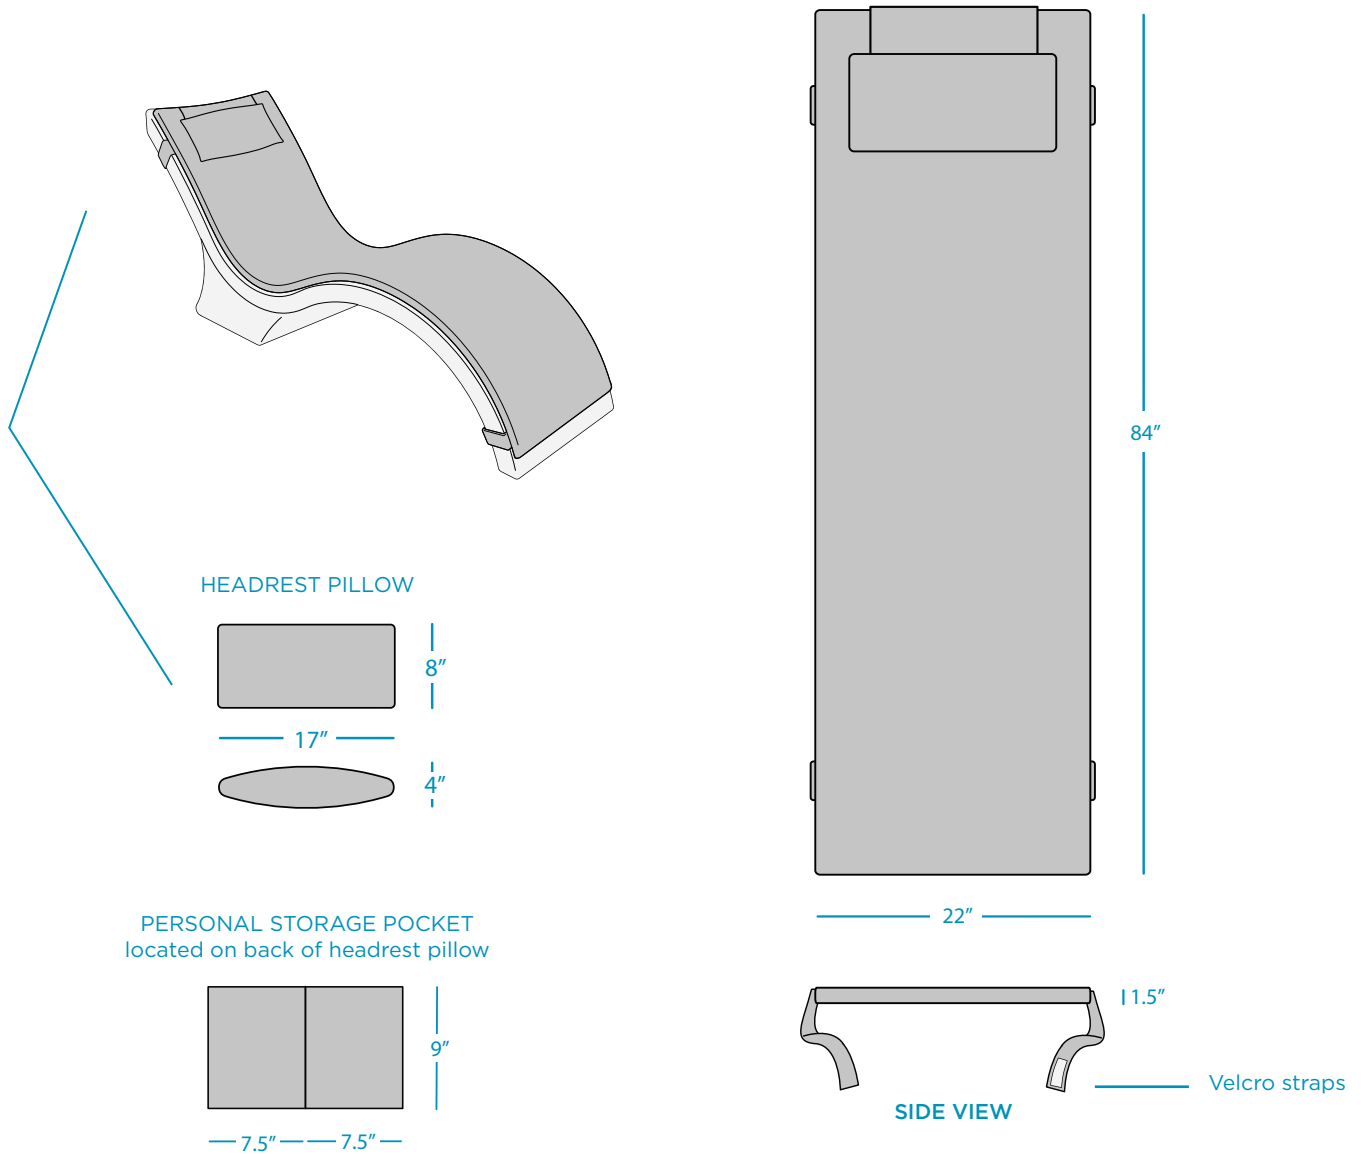

SIGNATURE

CHAISE DEEP CUSHION

SPECIFICATIONS

WEIGHT 16 LBS

FEATURES

- Designed for out of water use with the Signature Chaise Deep
- Perfect for residential or commercial use
- Built to withstand the sun, weather, and chemicals of any pool or outdoor environment
- Crafted of high-quality, outdoor fabrics and EZ-Dri foam core, allowing fast water drainage and air circulation
- Fade and mold resistant
- Secure in place using easy to adjust, Velcro attachment
- Features a built-in pillow and personal storage pocket

AVAILABLE FABRICS

Available in marine or sling grade fabric. See website or catalog for details.

- COM available. Requires 5 yards per cushion.

SIGNATURE

CHAISE CUSHION

SPECIFICATIONS

WEIGHT 15 LBS

FEATURES

- Designed for out of water use with the Signature Chaise
- Perfect for residential or commercial use
- Built to withstand the sun, weather, and chemicals of any pool or outdoor environment
- Crafted of high-quality, outdoor fabrics and EZ-Dri foam core, allowing fast water drainage and air circulation
- Fade and mold resistant
- Secure in place using easy to adjust, Velcro attachment
- Features a built-in pillow and personal storage pocket