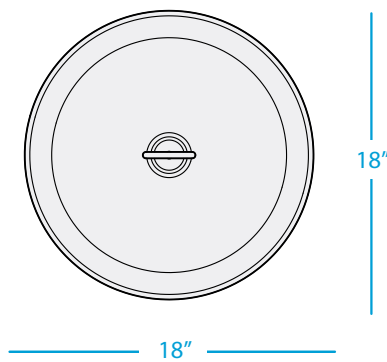

PLAYNK

ROUND SIDE TABLE, 18"

SPECIFICATIONS

WEIGHT: 7 LBS

FEATURES

- Perfect for residential or commercial settings
- Frame and table made of powder coated metal
- Withstands outdoor environment without swelling, splintering, fading, or warping
- Simple, 3 piece assembly

AVAILABLE COLORS

PLAYNK

ROUND SIDE TABLE, 24"

SPECIFICATIONS

WEIGHT: 11 LBS

FEATURES

- Perfect for residential or commercial settings
- Frame and table made of powder coated metal
- Withstands outdoor environment without swelling, splintering, fading, or warping
- Simple, 3 piece assembly

AVAILABLE COLORS

PLAYNK

ROUND SIDE TABLE, 28"

SPECIFICATIONS

WEIGHT: 14 LBS

FEATURES

- Perfect for residential or commercial settings
- Frame and table made of powder coated metal
- Withstands outdoor environment without swelling, splintering, fading, or warping
- Simple, 3 piece assembly