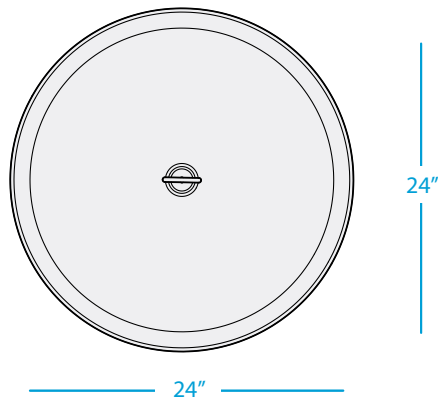

PLAYNK

ROUND SIDE TABLE, 18"

SPECIFICATIONS

WEIGHT: 7 LBS

FEATURES

- Perfect for residential or commercial settings
- Frame and table made of powder coated metal
- Withstands outdoor environment without swelling, splintering, fading, or warping
- Simple, 3 piece assembly

AVAILABLE COLORS

PLAYNK

ROUND SIDE TABLE, 24"

SPECIFICATIONS

WEIGHT: 11 LBS

FEATURES

- Perfect for residential or commercial settings
- Frame and table made of powder coated metal
- Withstands outdoor environment without swelling, splintering, fading, or warping
- Simple, 3 piece assembly

AVAILABLE COLORS

PLAYNK

ROUND SIDE TABLE, 28"

SPECIFICATIONS

WEIGHT: 14 LBS

FEATURES

- Perfect for residential or commercial settings
- Frame and table made of powder coated metal
- Withstands outdoor environment without swelling, splintering, fading, or warping
- Simple, 3 piece assembly