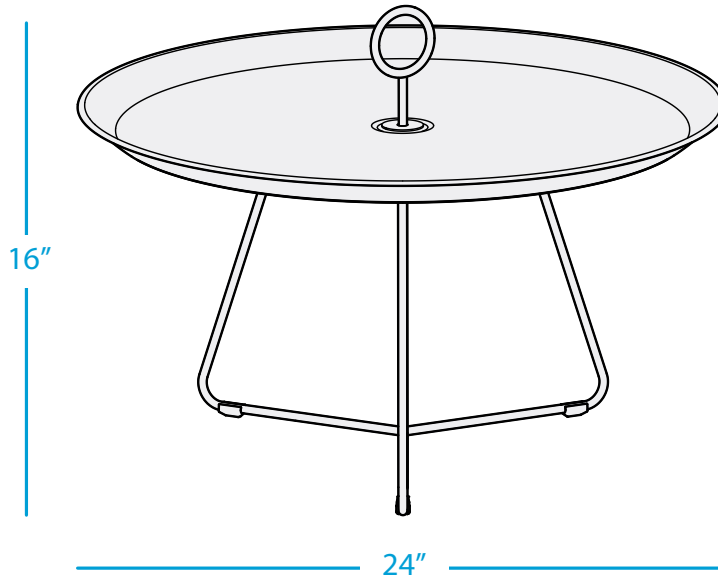

PLAYNK

ROUND SIDE TABLE, 18"

SPECIFICATIONS

WEIGHT: 7 LBS

FEATURES

- Perfect for residential or commercial settings
- Frame and table made of powder coated metal
- Withstands outdoor environment without swelling, splintering, fading, or warping
- Simple, 3 piece assembly

AVAILABLE COLORS

PLAYNK

ROUND SIDE TABLE, 24"

SPECIFICATIONS

WEIGHT: 11 LBS

FEATURES

- Perfect for residential or commercial settings
- Frame and table made of powder coated metal
- Withstands outdoor environment without swelling, splintering, fading, or warping
- Simple, 3 piece assembly

AVAILABLE COLORS

PLAYNK

ROUND SIDE TABLE, 28"

SPECIFICATIONS

WEIGHT: 14 LBS

FEATURES

- Perfect for residential or commercial settings
- Frame and table made of powder coated metal
- Withstands outdoor environment without swelling, splintering, fading, or warping
- Simple, 3 piece assembly