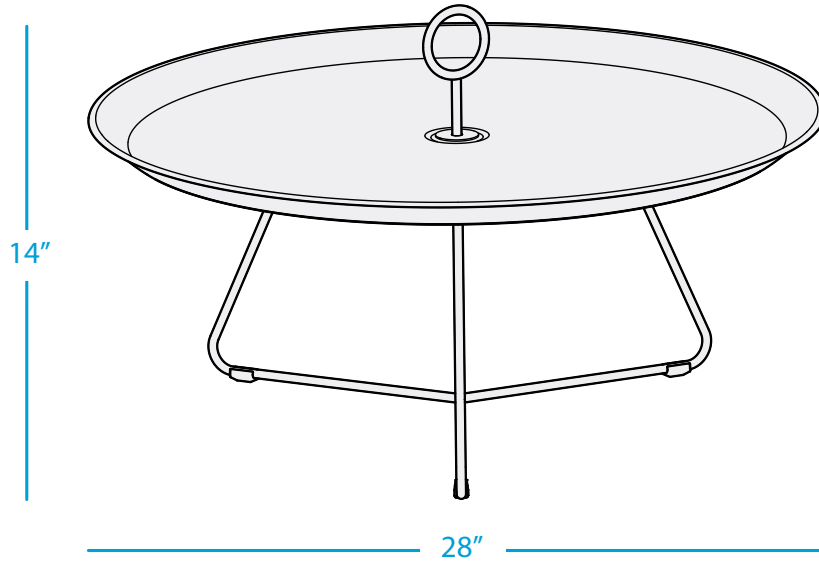

PLAYNK

ROUND SIDE TABLE, 18"

SPECIFICATIONS

WEIGHT: 7 LBS

FEATURES

- Perfect for residential or commercial settings
- Frame and table made of powder coated metal
- Withstands outdoor environment without swelling, splintering, fading, or warping
- Simple, 3 piece assembly

AVAILABLE COLORS

PLAYNK

ROUND SIDE TABLE, 24"

SPECIFICATIONS

WEIGHT: 11 LBS

FEATURES

- Perfect for residential or commercial settings
- Frame and table made of powder coated metal
- Withstands outdoor environment without swelling, splintering, fading, or warping
- Simple, 3 piece assembly

AVAILABLE COLORS

PLAYNK

ROUND SIDE TABLE, 28"

SPECIFICATIONS

WEIGHT: 14 LBS

FEATURES

- Perfect for residential or commercial settings
- Frame and table made of powder coated metal
- Withstands outdoor environment without swelling, splintering, fading, or warping
- Simple, 3 piece assembly