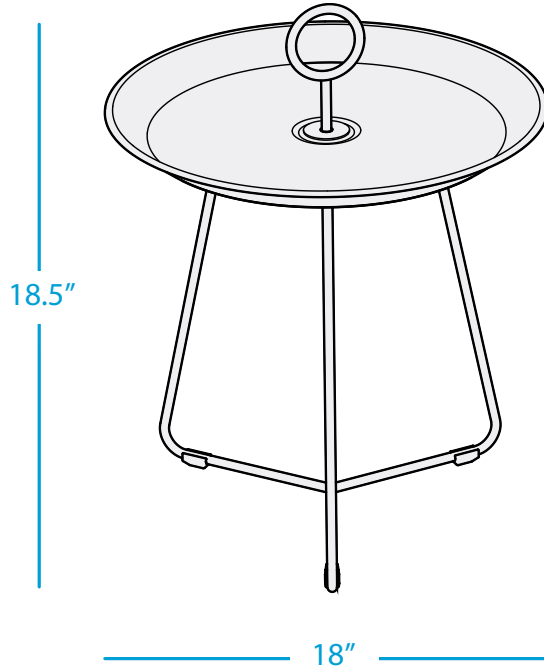

PLAYNK

ROUND SIDE TABLE, 18"

SPECIFICATIONS

WEIGHT: 7 LBS

FEATURES

- Perfect for residential or commercial settings
- Frame and table made of powder coated metal
- Withstands outdoor environment without swelling, splintering, fading, or warping
- Simple, 3 piece assembly

AVAILABLE COLORS

PLAYNK

ROUND SIDE TABLE, 24"

SPECIFICATIONS

WEIGHT: 11 LBS

FEATURES

- Perfect for residential or commercial settings
- Frame and table made of powder coated metal
- Withstands outdoor environment without swelling, splintering, fading, or warping
- Simple, 3 piece assembly

AVAILABLE COLORS

PLAYNK

ROUND SIDE TABLE, 28"

SPECIFICATIONS

WEIGHT: 14 LBS

FEATURES

- Perfect for residential or commercial settings
- Frame and table made of powder coated metal
- Withstands outdoor environment without swelling, splintering, fading, or warping
- Simple, 3 piece assembly