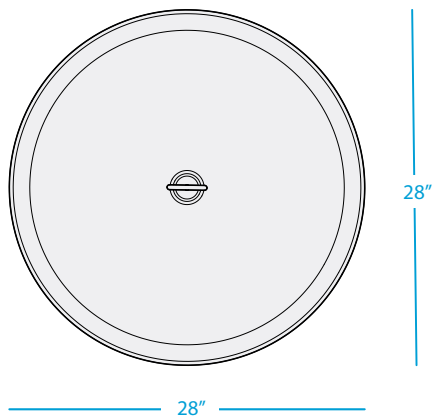

PLAYNK

ROUND SIDE TABLE, 18"

SPECIFICATIONS

WEIGHT: 7 LBS

FEATURES

- Perfect for residential or commercial settings
- Frame and table made of powder coated metal
- Withstands outdoor environment without swelling, splintering, fading, or warping
- Simple, 3 piece assembly

AVAILABLE COLORS

PLAYNK

ROUND SIDE TABLE, 24"

SPECIFICATIONS

WEIGHT: 11 LBS

FEATURES

- Perfect for residential or commercial settings
- Frame and table made of powder coated metal
- Withstands outdoor environment without swelling, splintering, fading, or warping
- Simple, 3 piece assembly

AVAILABLE COLORS

PLAYNK

ROUND SIDE TABLE, 28"

SPECIFICATIONS

WEIGHT: 14 LBS

FEATURES

- Perfect for residential or commercial settings
- Frame and table made of powder coated metal
- Withstands outdoor environment without swelling, splintering, fading, or warping
- Simple, 3 piece assembly