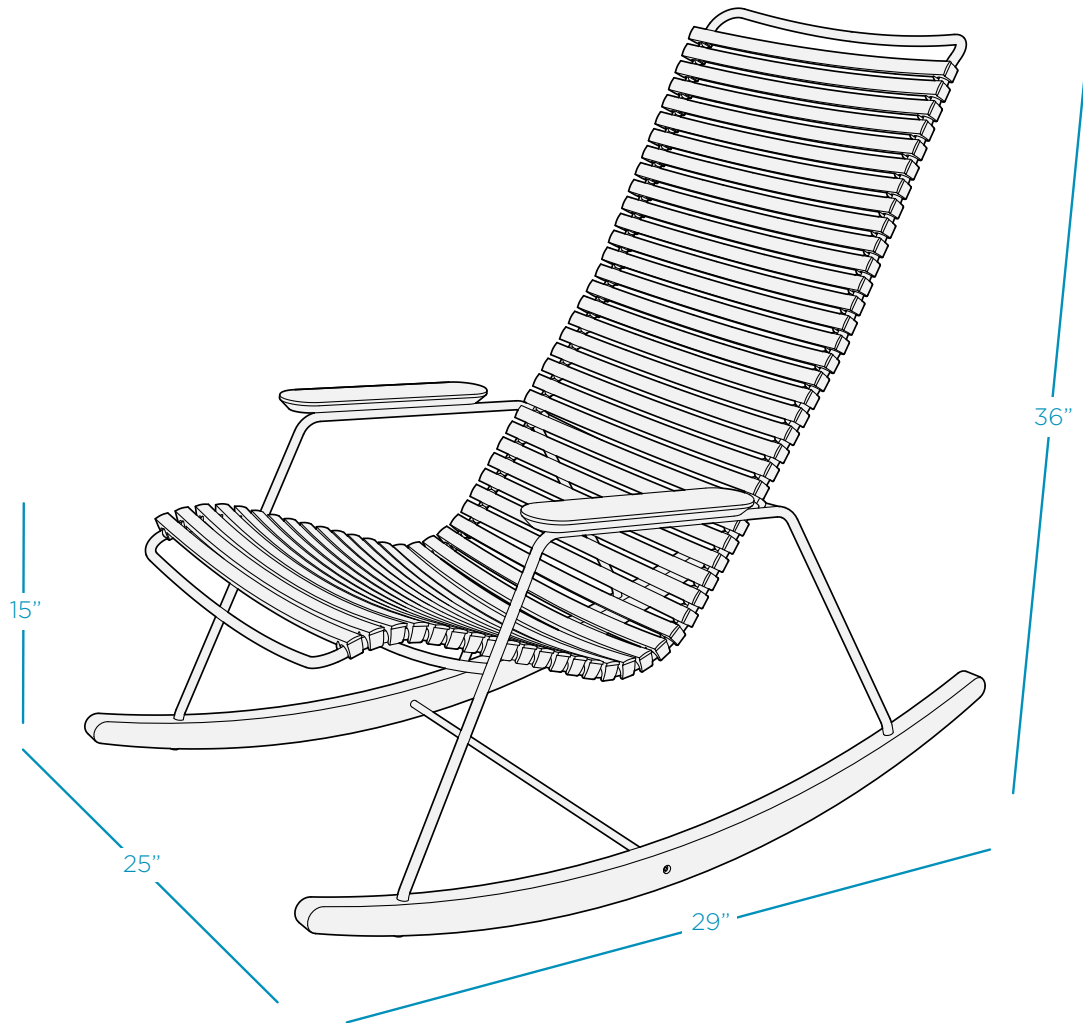

PLAYNK ROCKER

SPECIFICATIONS

WEIGHT: 26.5 LBS

FEATURES

- Perfect for residential or commercial settings
- Powder coated frame with bamboo armrests
- Slats made of outdoor, UV resistant resin
- Withstands outdoor environment without swelling, splintering, fading, or warping
- Comfortable contour and lumbar support
- Minimal assembly: simply attach the bamboo armrest plates and feet