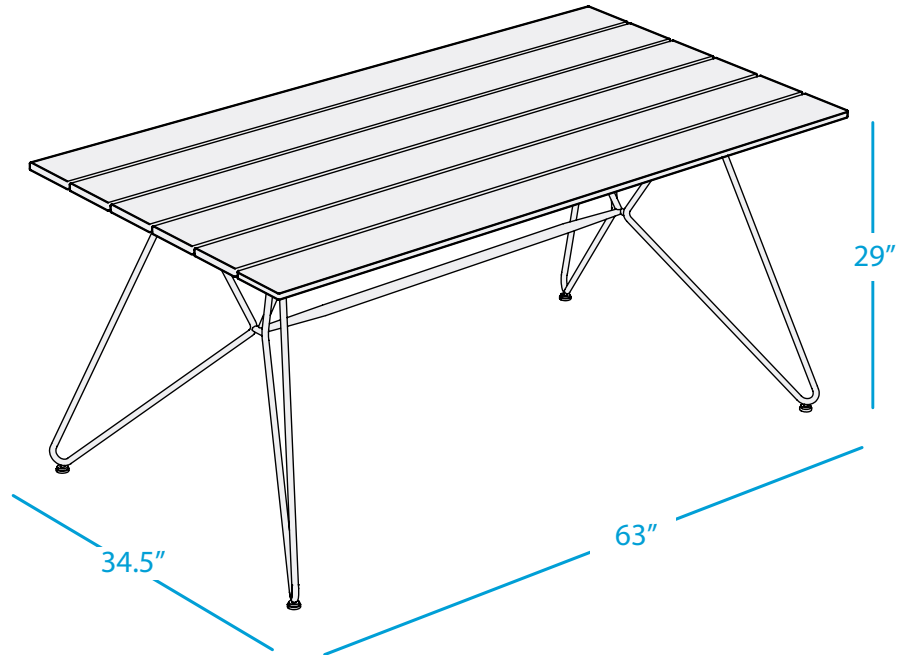

## RECTANGULAR DINING TABLE, 63"

### SPECIFICATIONS

WEIGHT: 73 LBS

### FEATURES

- Perfect for residential or commercial settings
- Powder coated frame with bamboo slats
- Withstands outdoor environment without swelling, splintering, fading, or warping
- Seats up to 6
- Assembly required

## RECTANGULAR DINING TABLE, 87"