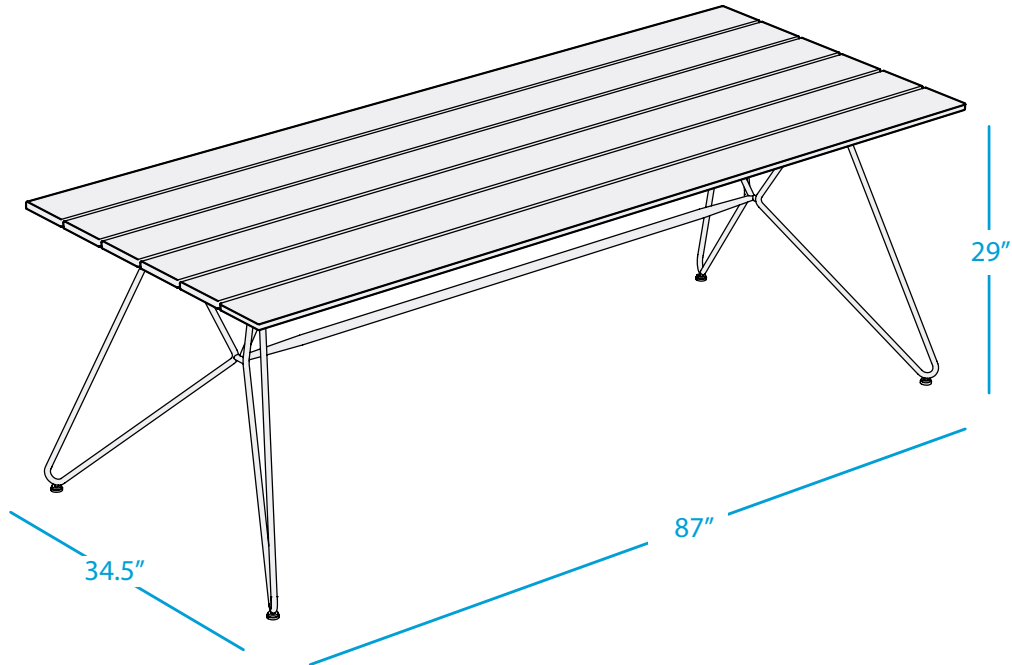

## RECTANGULAR DINING TABLE, 63"

### FEATURES

- Perfect for residential or commercial settings
- Powder coated frame with bamboo slats
- Withstands outdoor environment without swelling, splintering, fading, or warping
- Seats up to 6
- Assembly required

## RECTANGULAR DINING TABLE, 87"

### SPECIFICATIONS

WEIGHT: 85 LBS