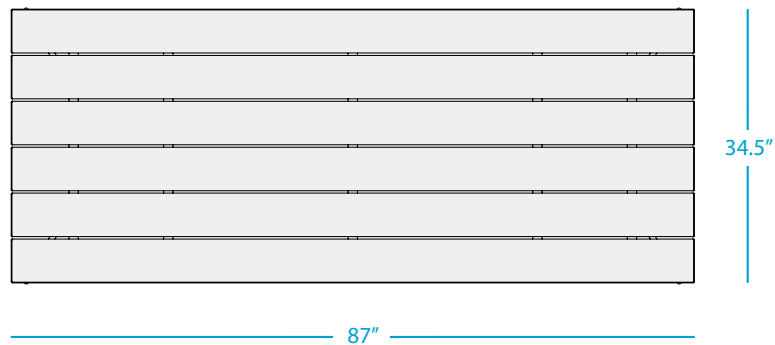

### SPECIFICATIONS

WEIGHT: 85 LBS