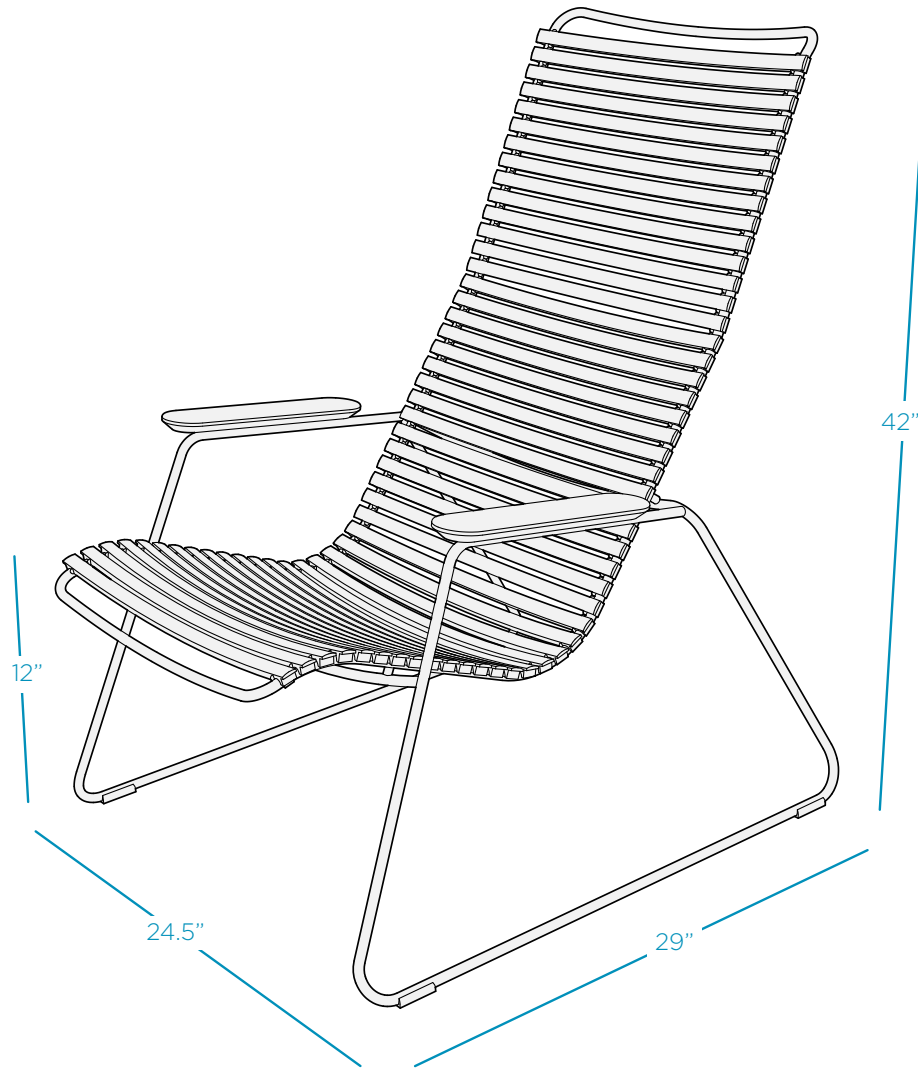

PLAYNK

LOUNGE CHAIR

SPECIFICATIONS

WEIGHT: 24 LBS

FEATURES

- Perfect for residential or commercial settings
- Powder coated frame with bamboo armrests
- Slats made of outdoor, UV resistant resin
- Withstands outdoor environment without swelling, splintering, fading, or warping
- Comfortable contour and lumbar support
- Minimal assembly: simply attach the bamboo armrest plates