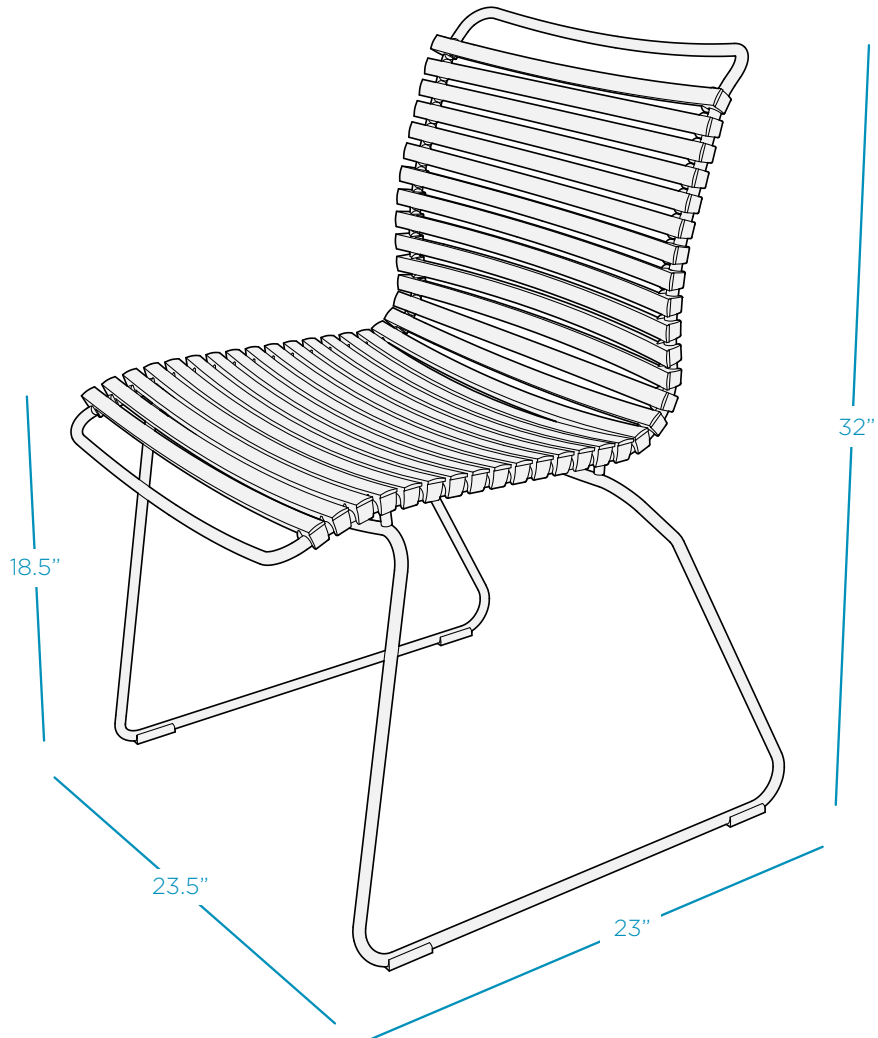

PLAYNK

DINING SIDE CHAIR

SPECIFICATIONS

WEIGHT: 16 LBS

FEATURES

- Perfect for residential or commercial settings
- Powder coated frame
- Slats made of outdoor, UV resistant resin
- Withstands outdoor environment without swelling, splintering, fading, or warping
- Stackable and lightweight
- Arrives fully assembled