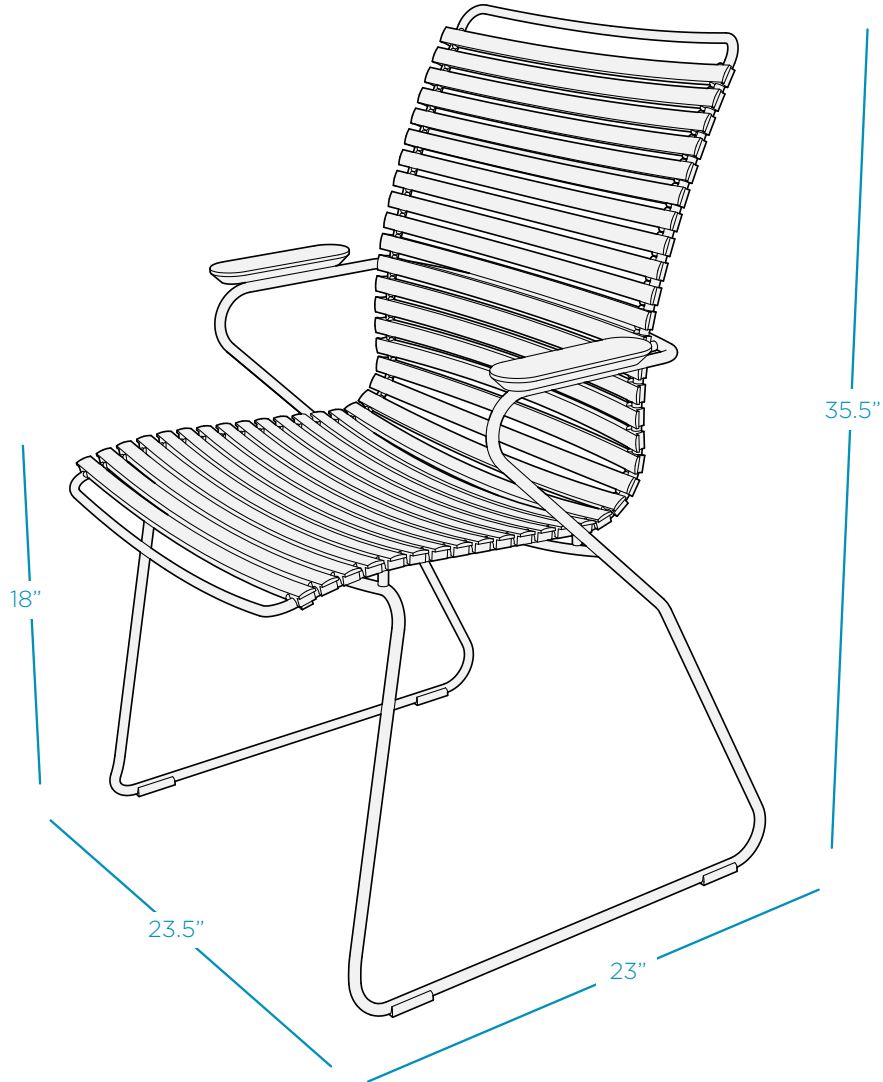

PLAYNK

DINING ARMCHAIR TALL

SPECIFICATIONS

WEIGHT: 18.5 LBS

FEATURES

- Perfect for residential or commercial settings
- Powder coated frame with bamboo armrests
- Slats made of outdoor, UV resistant resin
- Withstands outdoor environment without swelling, splintering, fading, or warping
- Stackable and lightweight
- Minimal assembly: simply attach the bamboo armrest plates