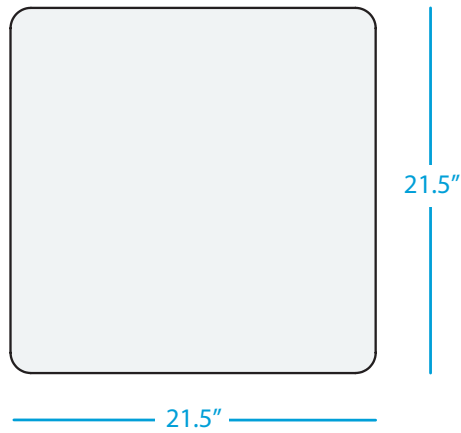

LEGACY

SQUARE SIDE TABLE

SPECIFICATIONS

WEIGHT: 15.5 LBS

FEATURES

- Perfect for residential or commercial settings
- Crafted of an extruded, high density polyethylene
- UV stable, moisture and mildew resistant
- Withstands outdoor environment without swelling, splintering, fading, or warping
- Stainless steel hardware
- Arrives fully assembled