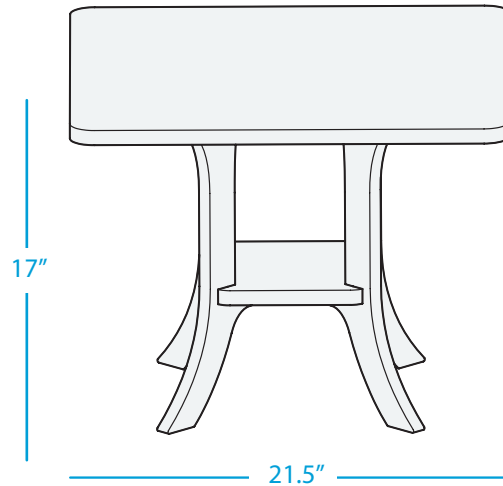

LEGACY

SQUARE SIDE TABLE

SPECIFICATIONS

WEIGHT: 15.5 LBS

FEATURES

- Perfect for residential or commercial settings
- Crafted of an extruded, high density polyethylene
- UV stable, moisture and mildew resistant
- Withstands outdoor environment without swelling, splintering, fading, or warping
- Stainless steel hardware
- Arrives fully assembled