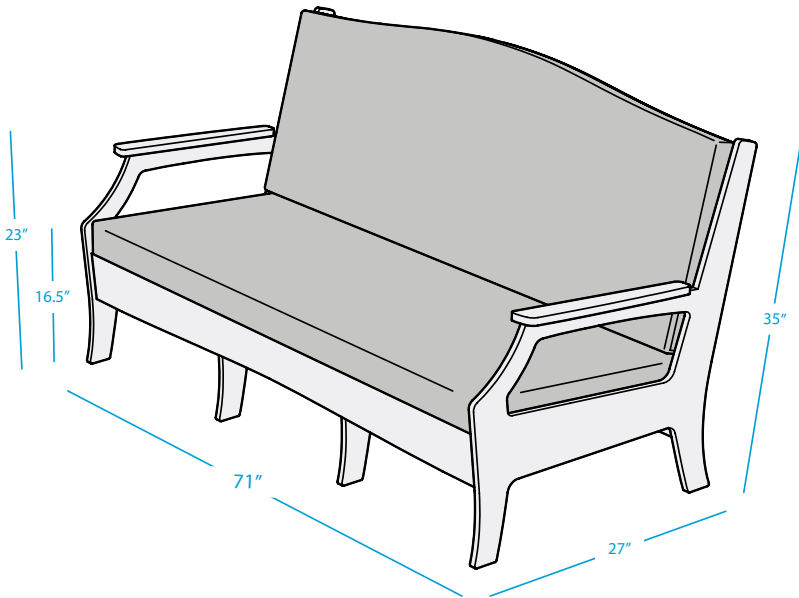

## SOFA

### SPECIFICATIONS

WEIGHT: 120 LBS

Back Cushion

Seat Cushion