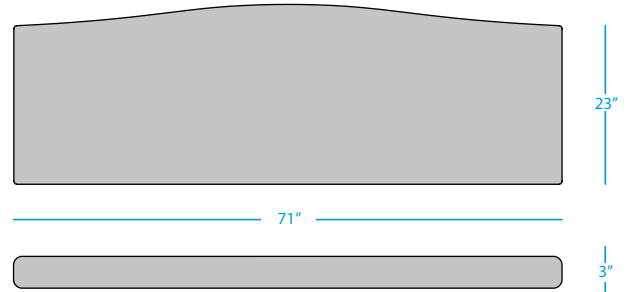

### SPECIFICATIONS

WEIGHT: 120 LBS

Back Cushion

Seat Cushion