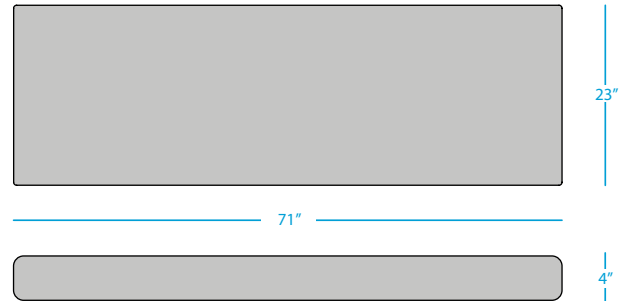

### SPECIFICATIONS

WEIGHT: 120 LBS

Back Cushion

Seat Cushion