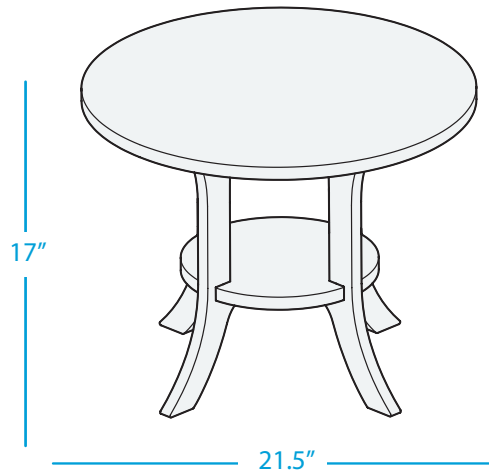

## ROUND SIDE TABLE

### SPECIFICATIONS

WEIGHT: 14 LBS