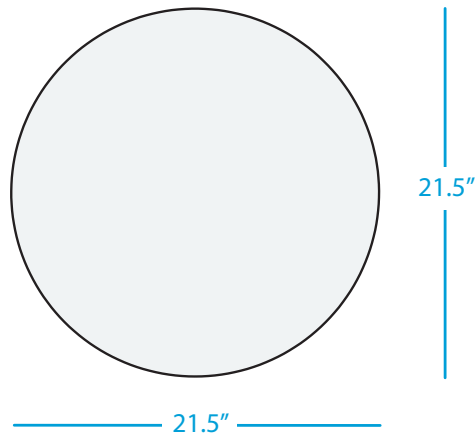

## ROUND SIDE TABLE

### SPECIFICATIONS

WEIGHT: 14 LBS