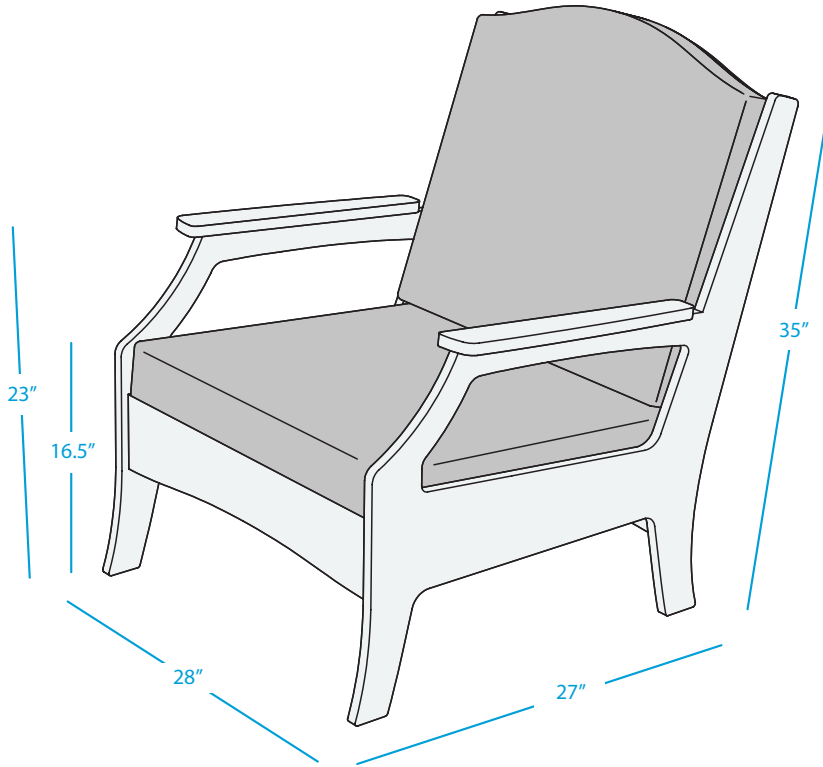

## CLUB CHAIR

### SPECIFICATIONS

WEIGHT: 45 LBS

Back Cushion

Seat Cushion