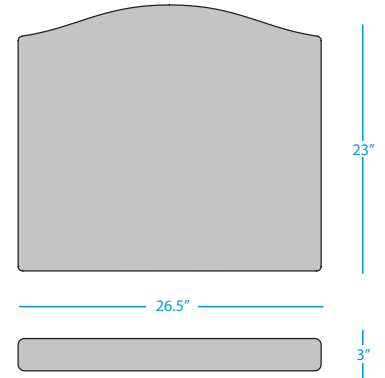

### SPECIFICATIONS

WEIGHT: 45 LBS

Back Cushion

Seat Cushion