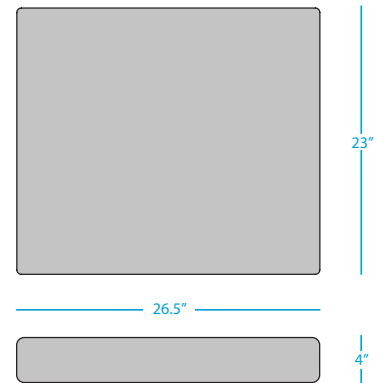

### SPECIFICATIONS

WEIGHT: 45 LBS

Back Cushion

Seat Cushion