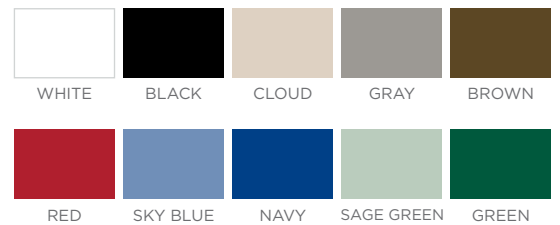

#### AVAILABLE FABRICS

Cushions included with Club Chair.  
Available in all marine grade, sling grade, and furniture grade fabrics. Over 400 options available. See website or catalog for details.

#### AVAILABLE COLORS