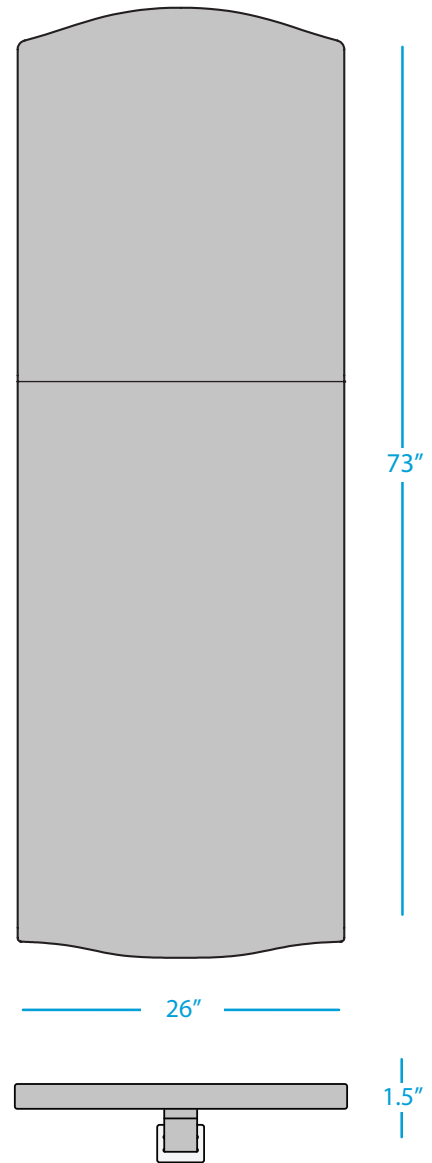

LEGACY CHAISE CUSHION

SPECIFICATIONS

WEIGHT: 5 LB

Strap and buckle system for easy attachment to the Chaise. Located on bottom of cushion.

FEATURES

- Designed for the Legacy Chaise
- Perfect for residential or commercial settings
- Built to withstand the harsh outdoor environment
- Crafted of high quality, outdoor fabrics
- EZ-Dri foam interior allows fast water drainage and air circulation
- Secure in place with easy strap and buckle system
- Adds comfort, style, and convenience