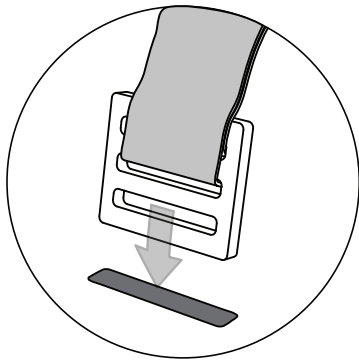

LEGACY CHAISE CUSHION

SPECIFICATIONS

WEIGHT: 5 LB

Strap and buckle system for easy attachment to the Chaise. Located on bottom of cushion.

FEATURES

- Designed for the Legacy Chaise
- Perfect for residential or commercial settings
- Built to withstand the harsh outdoor environment
- Crafted of high quality, outdoor fabrics
- EZ-Dri foam interior allows fast water drainage and air circulation
- Secure in place with easy strap and buckle system
- Adds comfort, style, and convenience