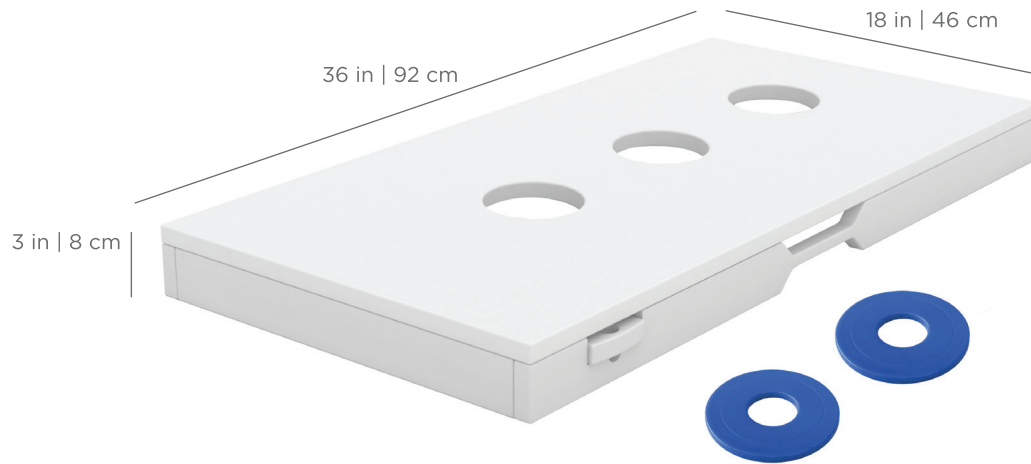

## FEATURES

- Perfect for residential or commercial settings
- Crafted from extruded, high density polyethylene
- Withstands outdoor environment without swelling, splintering, fading, or warping
- UV stable, moisture and mildew resistant
- Includes 2 washer boards
- Includes 8 washers
- Custom engraving available
- No assembly required
- Available in multiple colors

## SPECIFICATIONS

Overall Length: 36 in | 92 cm

Overall Width: 18 in | 46 cm

Overall Height: 3 in | 8 cm

Weight: 24 lbs | 11 kg