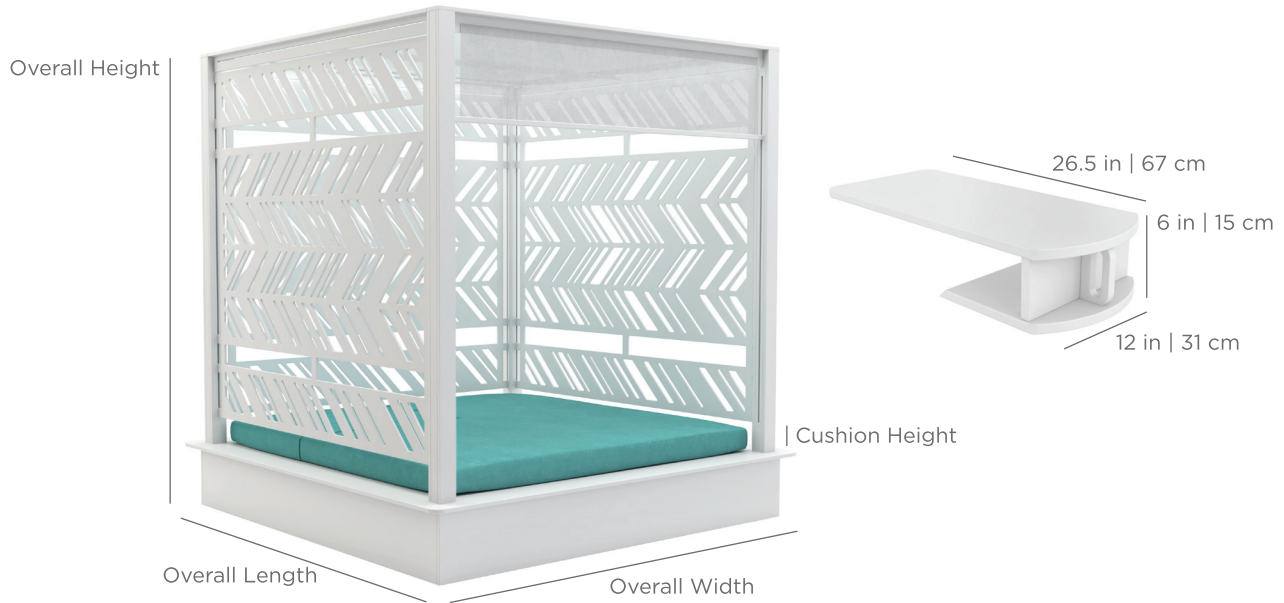

SHIFT

DAYBED

FEATURES

- Designed for up to 13 inches of water or on-deck use
- Perfect for residential or commercial use
- Withstands outdoor environment without swelling, splintering, fading, or warping
- Crafted of an extruded, high-density polyethylene
- UV stable, moisture and mildew resistant
- High-quality cushion made of outdoor fabrics and EZ Dri foam
- Awning system made of UV resistant Soltis 86 material
- Dual reclining bed with 5 positions
- Cocktail table included
- Customizable base and wall styles
- Custom engraving and embroidery available

TRADITIONAL SPECIFICATIONS

Overall Length: 95 in | 241 cm
Overall Width: 95 in | 241 cm
Overall Height: 87 in | 221 cm

Cushion Height: 4 in | 10 cm
Weight: 580-1039 lbs | 263-471 kg

MODERN SPECIFICATIONS

Overall Length: 89 in | 226 cm
Overall Width: 89 in | 226 cm
Overall Height: 87 in | 221 cm

Cushion Height: 4 in | 10 cm
Weight: 580-1039 lbs | 263-471 kg

COCKTAIL TABLE SPECIFICATIONS

Overall Length: 26.5 in | 67 cm
Overall Width: 12 in | 31 cm
Overall Height: 6 in | 15 cm

Weight: 14.5 lbs | 7 kg