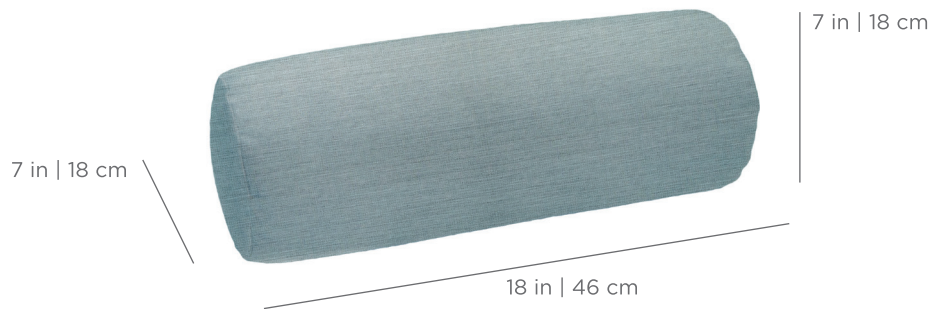

PILLOWS

ROUND BOLSTER PILLOW

FEATURES

- Perfect for residential or commercial settings
- UV stable, moisture, and mildew resistant
- Crafted of high-quality, marine-grade outdoor fabrics and EZ-Dri foam core
- Available in hundreds of colors and patterns
- Custom monogramming and custom embroidery available

SPECIFICATIONS

Overall Length: 7 in | 18 cm
Overall Width: 18 in | 46 cm
Overall Height: 7 in | 18 cm

Weight: 1 lbs | 0.5 kg