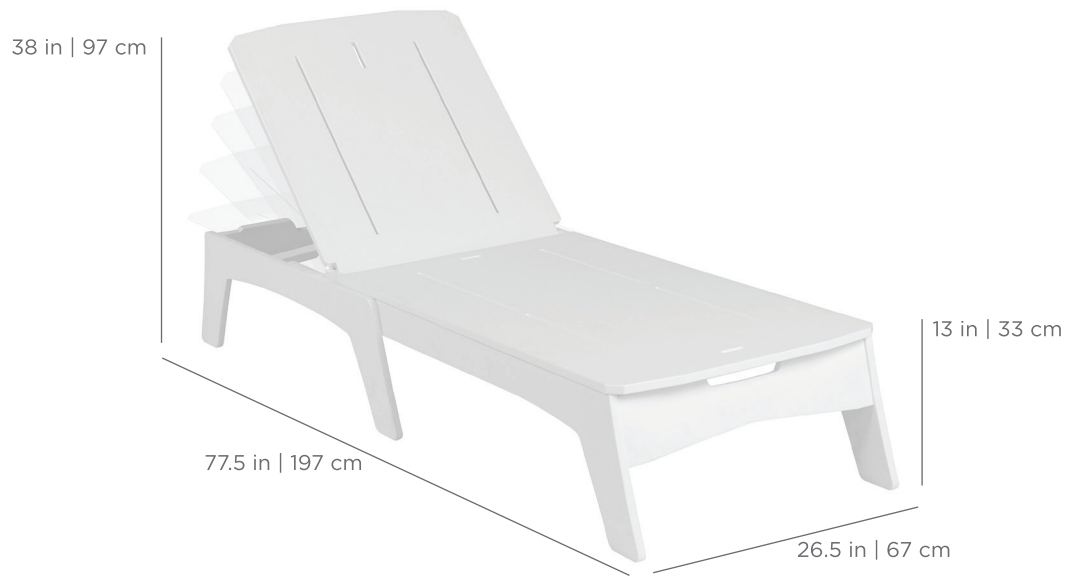

## CHAISE

## FEATURES

- Perfect for residential and commercial settings
- Designed for on-deck use
- Withstands outdoor environment without swelling, splintering, fading or warping
- Crafted from extruded high-density polyethylene
- UV stable, moisture and mildew resistant
- Five adjustable reclining positions
- Custom engraving available
- No assembly required
- Available in multiple colors

## SPECIFICATIONS

Overall Length: 77.5 in | 197 cm  
Overall Width: 26.5 in | 67 cm  
Overall Height: 38 in | 97 cm

Seat Height: 13 in | 33 cm  
Weight: 89 lbs | 40 kg