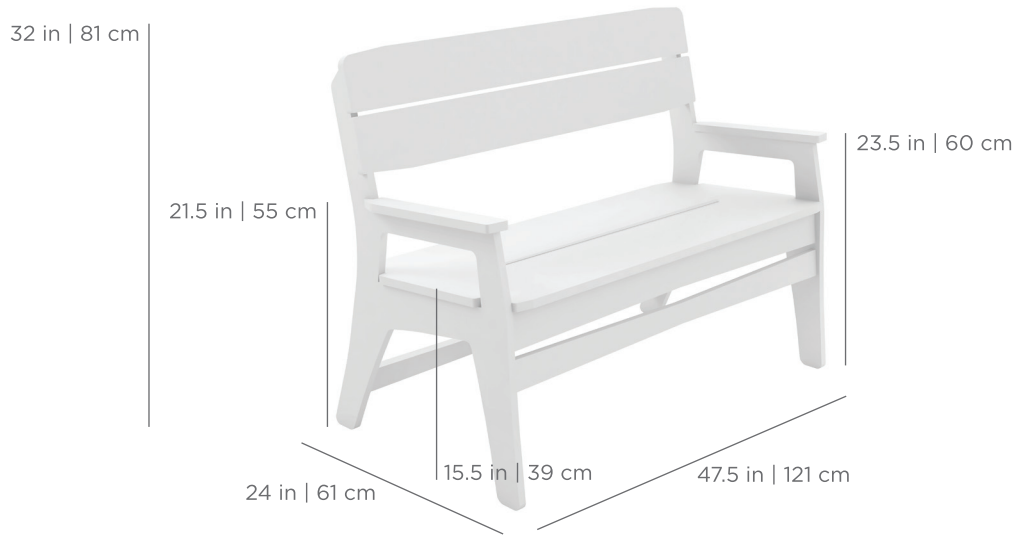

MAINSTAY

BENCH

FEATURES

- Perfect for residential or commercial settings
- Designed for on-deck use
- Crafted from extruded, high density polyethylene
- UV stable, moisture and mildew resistant
- Withstands outdoor environment without swelling, splintering, fading, or warping
- Stainless steel hardware
- No assembly required
- Custom engraving available
- Available in multiple colors

SPECIFICATIONS

Overall Width: 47.5 in | 121 cm
Overall Depth: 24 in | 61 cm
Overall Height: 32 in | 81 cm

Seat Height: 15.5 in | 39 cm
Arm Rest Front Height: 23.5 in | 60 cm
Arm Rest Back Height: 21.5 in | 55 cm
Weight: 69 lbs | 31 kg