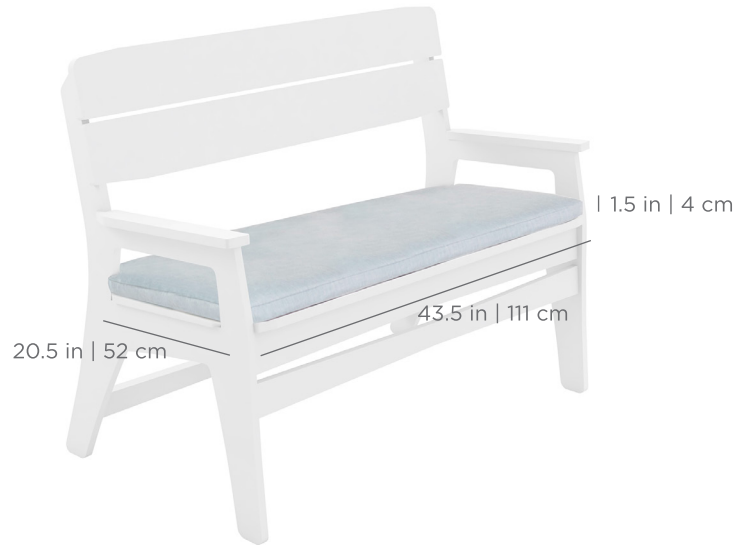

## BENCH CUSHION

### FEATURES

- Perfect for residential or commercial settings
- Designed for the Mainstay Bench
- Crafted of high-quality, marine-grade outdoor fabrics and EZ-Dri foam core
- Built to withstand the harsh outdoor environment
- Secure in place with easy strap and buckle system
- Adds comfort, style, and convenience
- Custom embroidery available

### SPECIFICATIONS

Overall Length: 43.5 in | 111 cm  
Overall Width: 20.5 in | 52 cm  
Overall Height: 1.5 in | 4 cm

Weight: 3 lbs | 1 kg