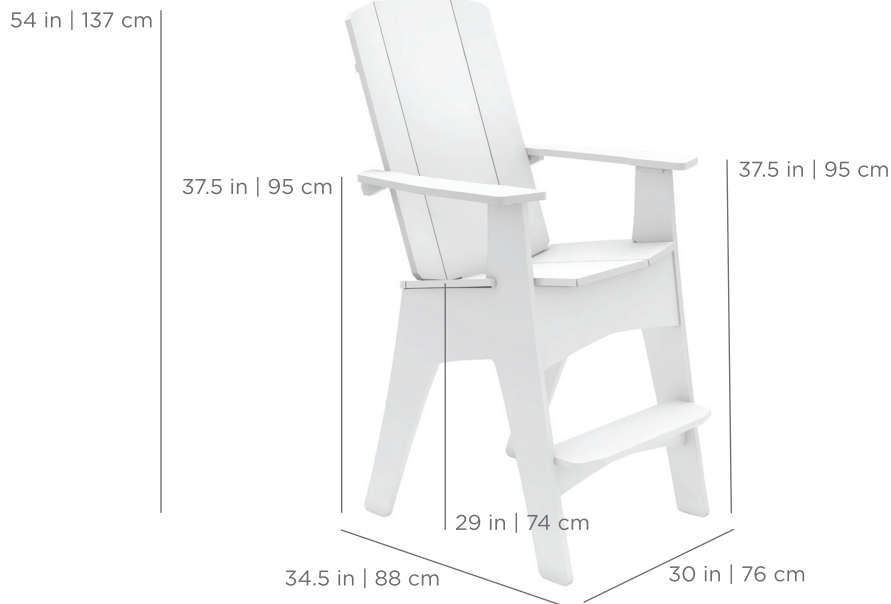

MAINSTAY

ADIRONDACK TALL

FEATURES

- Perfect for residential or commercial settings
- Designed for on-deck use
- Crafted from extruded, high density polyethylene
- UV stable, moisture and mildew resistant
- Withstands outdoor environment without swelling, splintering, fading, or warping
- Umbrella holder option available
- Stainless steel hardware
- Minimal assembly required
- Custom engraving available
- Available in multiple colors

SPECIFICATIONS

Overall Width: 30 in | 76 cm
Overall Depth: 34.5 in | 88 cm
Overall Height: 54 in | 137 cm
Seat Height: 29 in | 74 cm

Arm Rest Front Height: 37.5 in | 95 cm
Arm Rest Back Height: 37.5 in | 95 cm
Weight: 75 lbs | 34 kg