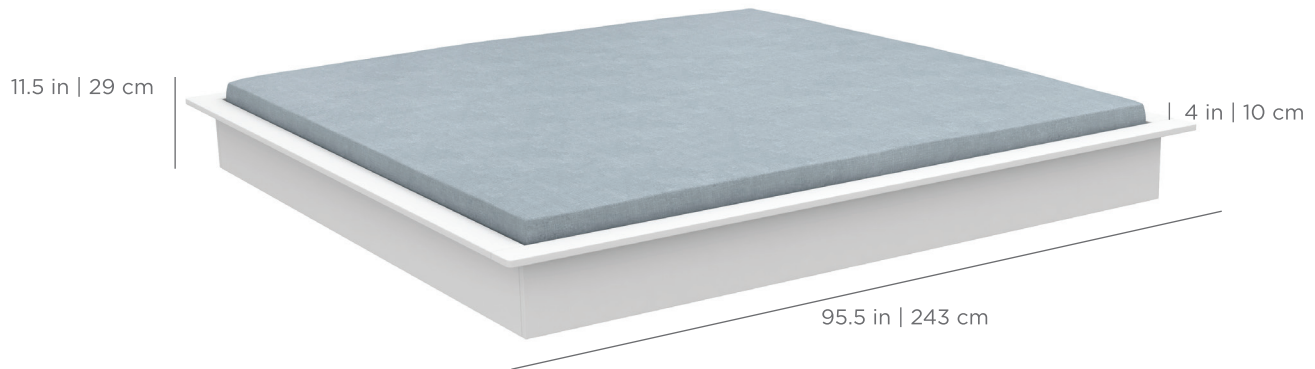

ECHO

SUNBED

FEATURES

- Designed for up to 6 inches of water or on-deck use
- Perfect for residential or commercial use
- Withstands outdoor environment without swelling, splintering, fading, or warping
- Crafted of an extruded, high-density polyethylene
- UV stable, moisture and mildew resistant
- High-quality cushion made of marine, furniture or sling-grade fabrics and EZ Dri foam
- Custom embroidery available

SPECIFICATIONS

Overall Length: 95.5 in | 243 cm
Overall Width: 95.5 in | 243 cm
Overall Height: 11.5 in | 29 cm

Cushion Height: 4 in | 10 cm
Weight: 454 lbs | 206 kg