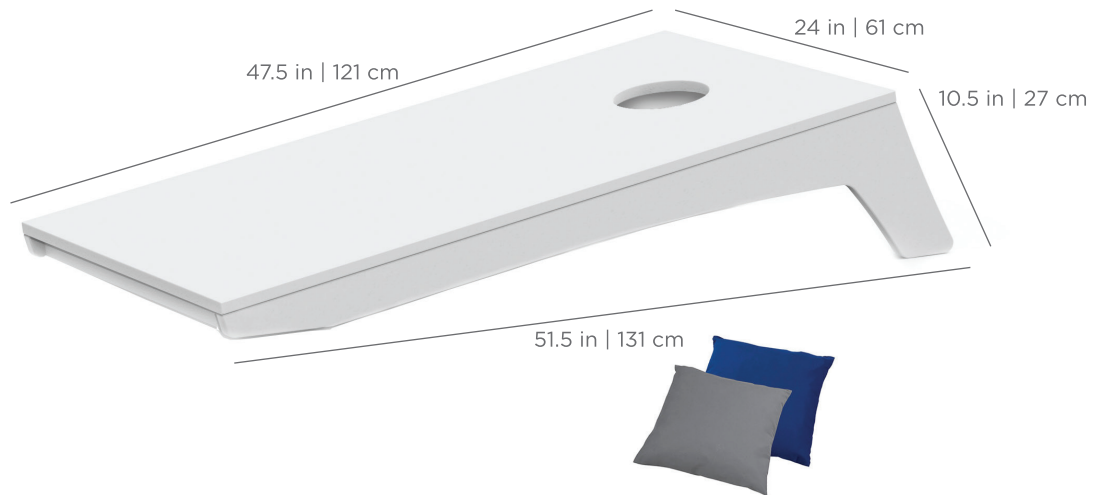

GAMES

CORNHOLE

FEATURES

- Perfect for residential or commercial settings
- Crafted from extruded, high density polyethylene
- Withstands outdoor environment without swelling, splintering, fading, or warping
- UV stable, moisture and mildew resistant
- Includes 2 cornhole boards
- Includes 2 sets of 4 bean bags
- Custom engraving available
- No assembly required
- Available in multiple colors

SPECIFICATIONS

Overall Length: 51.5 in | 131 cm
Overall Width: 24 in | 61 cm
Overall Height: 10.5 in | 27 cm

Top Surface Length: 47.5 in | 121 cm
Weight: 43 lbs | 20 kg