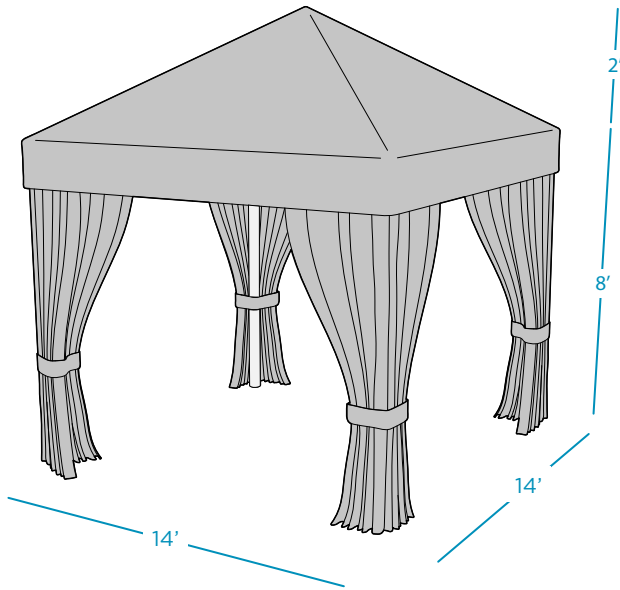

### SPECIFICATIONS

BASE PLATE  
TOP VIEW

ACCENT CURTAINS (optional)  
Individual curtain width: 27"

#### FRAME

- 2" round, powder coated aluminum frame
- Solid, heavy duty construction designed to withstand the outdoor environment
- Stainless steel hardware
- Base plates included
- Wind rated for Miami Dade County
- Over 100 powder coat frame colors

# CABANA

TRADITIONAL  
SPECIFICATIONS

14' x 14' CABANA

12' x 12' CABANA

10' x 10' CABANA

8' x 8' CABANA