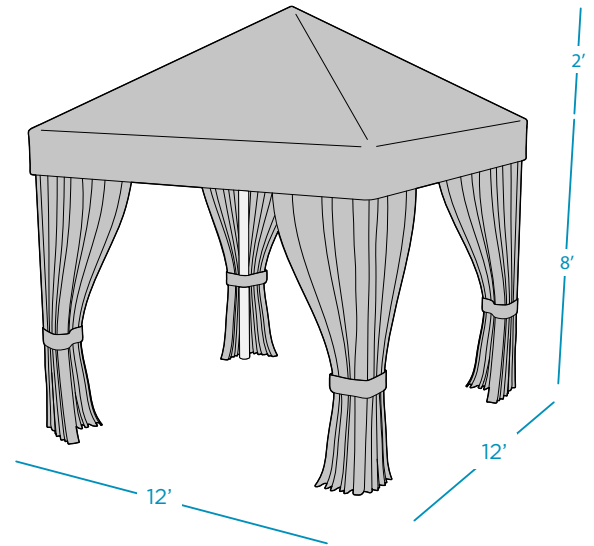

### SPECIFICATIONS

BASE PLATE  
TOP VIEW

ACCENT CURTAINS (optional)  
Individual curtain width: 27"

#### FRAME

- 2" round, powder coated aluminum frame
- Solid, heavy duty construction designed to withstand the outdoor environment
- Stainless steel hardware
- Base plates included
- Wind rated for Miami Dade County
- Over 100 powder coat frame colors

# CABANA

TRADITIONAL  
SPECIFICATIONS

14' x 14' CABANA

12' x 12' CABANA

10' x 10' CABANA

8' x 8' CABANA