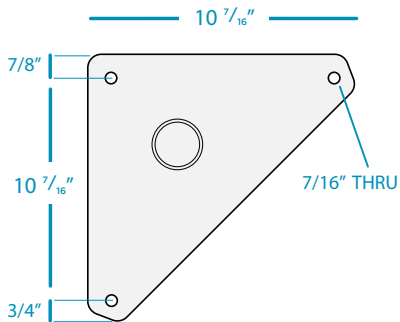

### SPECIFICATIONS

BASE PLATE  
TOP VIEW

ACCENT CURTAINS (optional)  
Individual curtain width: 27"

# CABANA

TRADITIONAL  
SPECIFICATIONS

14' x 14' CABANA

12' x 12' CABANA

10' x 10' CABANA

8' x 8' CABANA