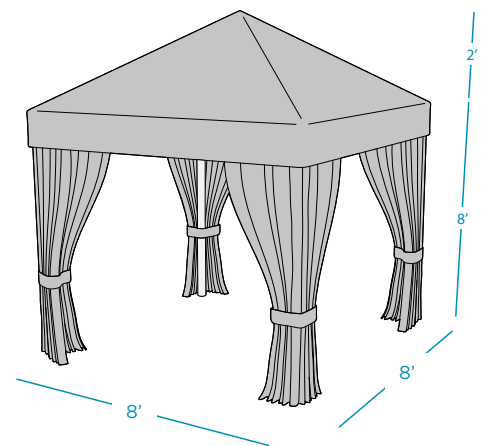

### SPECIFICATIONS

BASE PLATE  
TOP VIEW

ACCENT CURTAINS (optional)  
Individual curtain width: 27"

# CABANA

TRADITIONAL  
SPECIFICATIONS

14' x 14' CABANA

12' x 12' CABANA

10' x 10' CABANA

8' x 8' CABANA