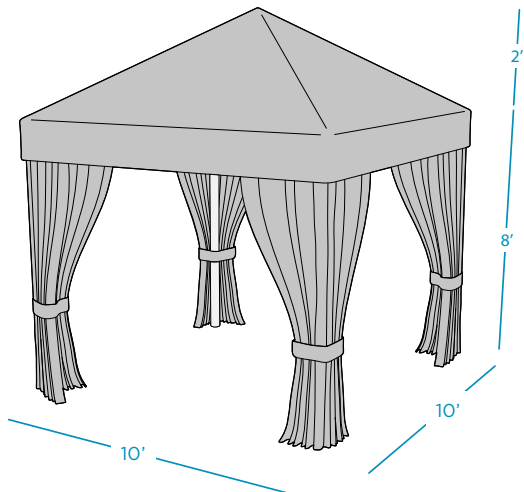

### SPECIFICATIONS

BASE PLATE  
TOP VIEW

ACCENT CURTAINS (optional)  
Individual curtain width: 27"

#### FRAME

- 2" round, powder coated aluminum frame
- Solid, heavy duty construction designed to withstand the outdoor environment
- Stainless steel hardware
- Base plates included
- Wind rated for Miami Dade County
- Over 100 powder coat frame colors

# CABANA

TRADITIONAL  
SPECIFICATIONS

14' x 14' CABANA

12' x 12' CABANA

10' x 10' CABANA

8' x 8' CABANA