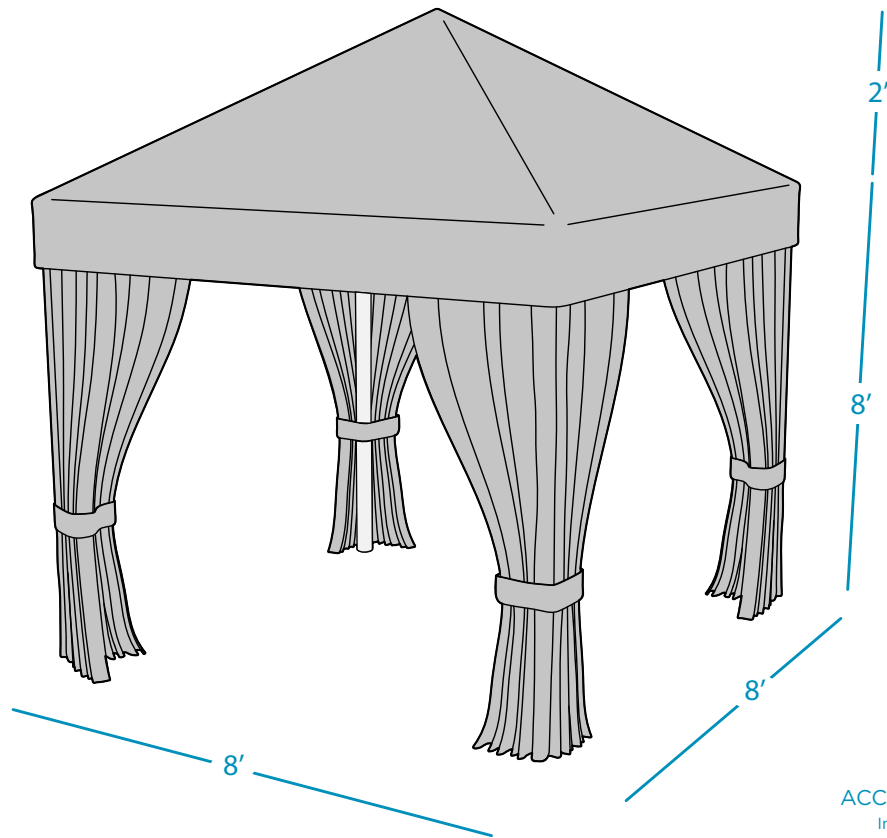

# CABANA

### SPECIFICATIONS

BASE PLATE  
TOP VIEW

ACCENT CURTAINS (optional)  
Individual curtain width: 27"

#### FRAME

- 2" round, powder coated aluminum frame
- Solid, heavy duty construction designed to withstand the outdoor environment
- Stainless steel hardware
- Base plates included
- Wind rated for Miami Dade County
- Over 100 powder coat frame colors

# CABANA

TRADITIONAL  
SPECIFICATIONS

14' x 14' CABANA

12' x 12' CABANA

10' x 10' CABANA

8' x 8' CABANA