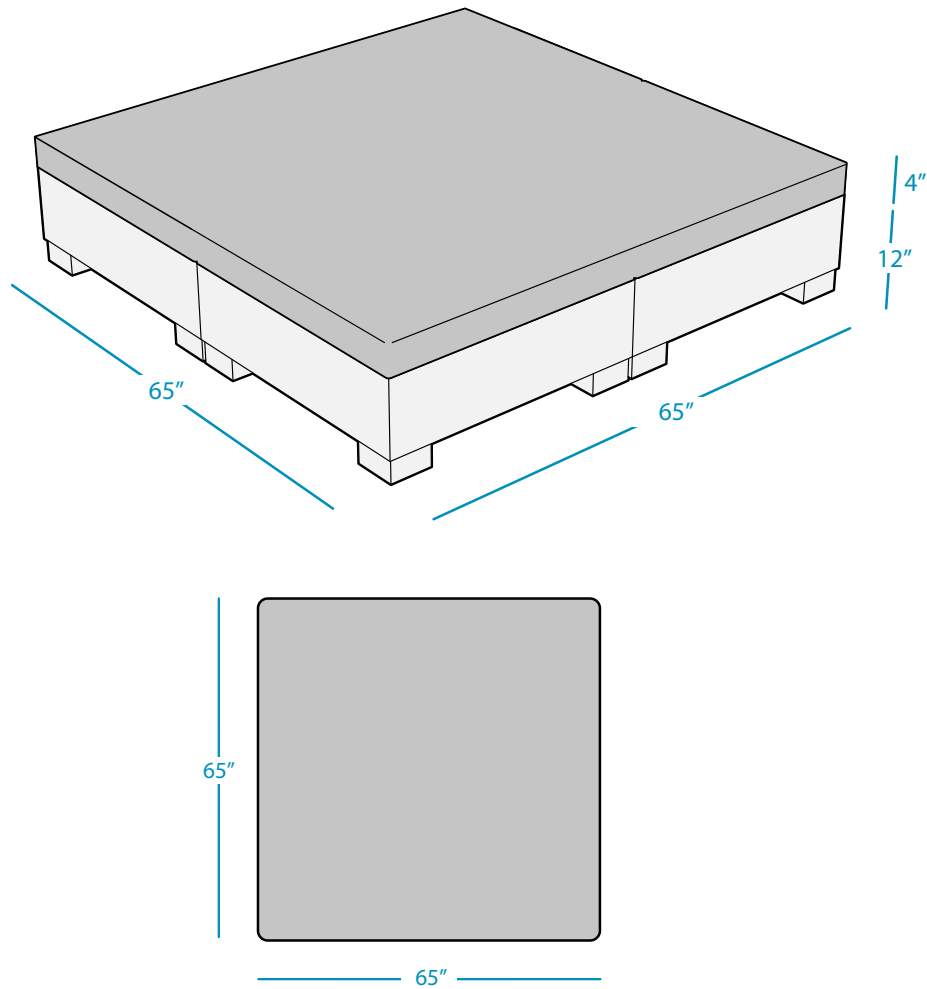

AFFINITY

SQUARE SUNBED with FLAT CUSHION

SPECIFICATIONS

DESIGNED FOR UP TO 10" OF WATER

WEIGHT EMPTY: 152 LBS | WEIGHT FULL: 1344 LBS

FEATURES

- Perfect for residential or commercial settings
- Can be used in-pool in up to 10" of water
- Withstands outdoor environment without swelling, splintering, fading, or warping
- Base crafted of a UV16 rated resin, color stabilized for up to 16,000 hours of direct sunlight
- High quality cushions made of outdoor fabrics and EZ-Dri foam, allowing fast water drainage and air circulation
- Optional threaded plug system adds weight for in-water or anchored applications