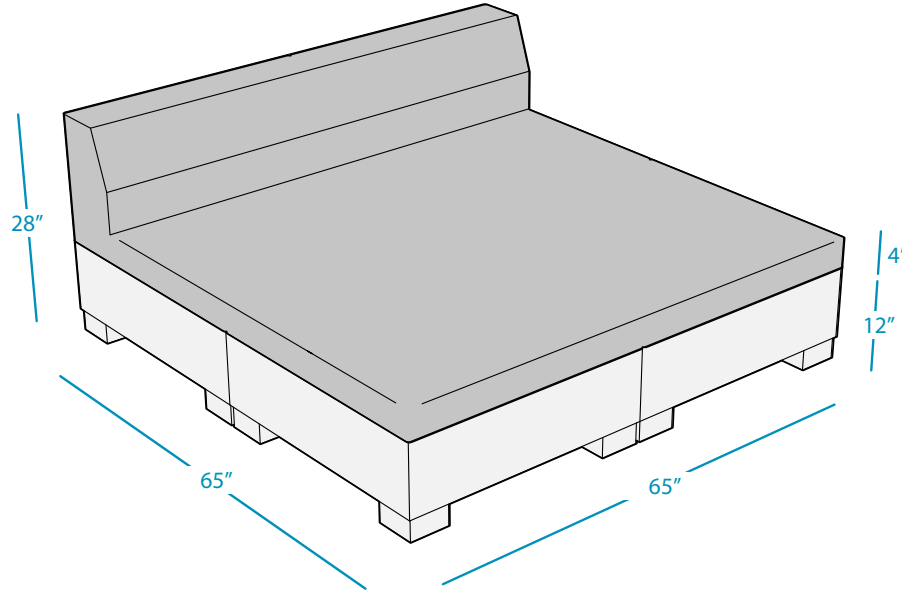

## SQUARE SUNBED with BACKREST CUSHION

### SPECIFICATIONS

**DESIGNED FOR UP TO 10" OF WATER**

WEIGHT EMPTY: 164 LBS | WEIGHT FULL: 1356 LBS