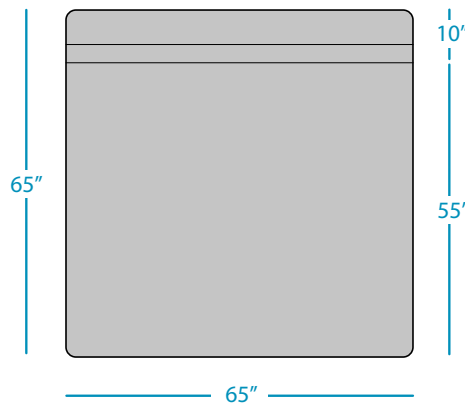

### SPECIFICATIONS

**DESIGNED FOR UP TO 10" OF WATER**

WEIGHT EMPTY: 164 LBS | WEIGHT FULL: 1356 LBS