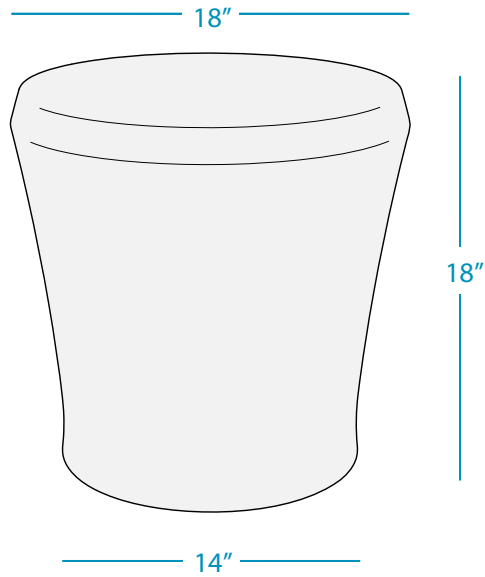

## SIDE TABLE SPECIFICATIONS

DESIGNED FOR UP TO 16" OF WATER

WEIGHT EMPTY: 10 LBS | WEIGHT FULL: 105 LBS