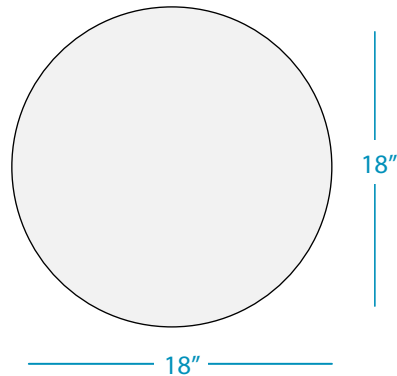

## SIDE TABLE SPECIFICATIONS

DESIGNED FOR UP TO 16" OF WATER

WEIGHT EMPTY: 10 LBS | WEIGHT FULL: 105 LBS