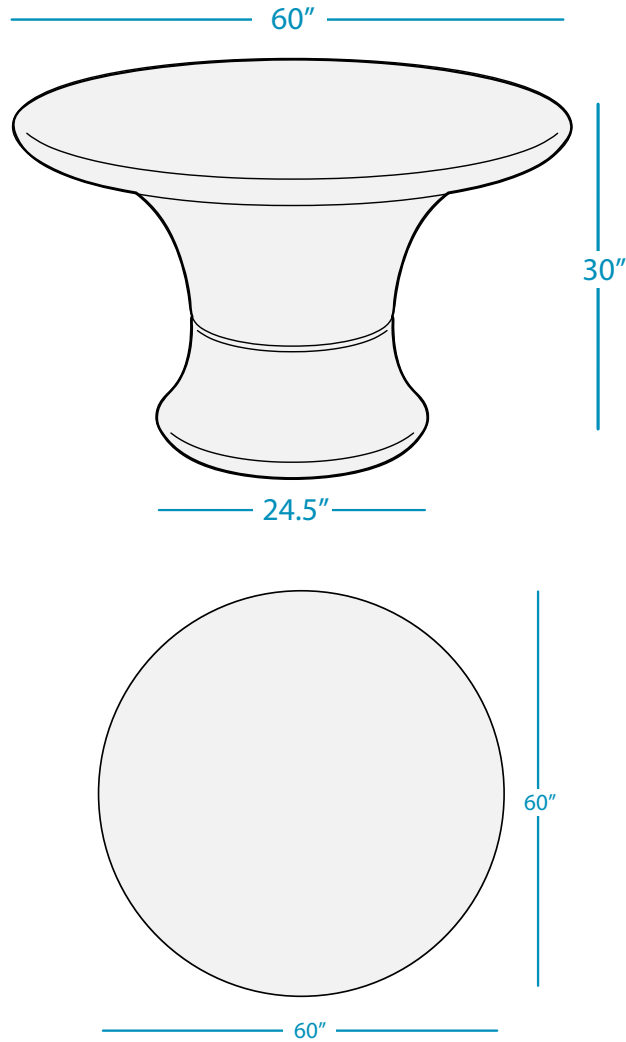

AFFINITY

ROUND DINING TABLE, 48"

SPECIFICATIONS

DESIGNED FOR UP TO 27" OF WATER

WEIGHT EMPTY: 56 LBS | WEIGHT FULL: 161 LBS

FEATURES

- Perfect for residential or commercial settings
- Can be used in-pool in up to 27" of water
- Withstands outdoor environment without swelling, splintering, fading, or warping
- Crafted of a UV16 rated resin, color stabilized for up to 16,000 hours of direct sunlight
- Optional threaded plug system adds weight for in-water or anchored applications
- Easy, 2-piece assembly

AVAILABLE COLORS

AFFINITY

ROUND DINING TABLE, 60"

SPECIFICATIONS

DESIGNED FOR UP TO 27" OF WATER

WEIGHT EMPTY: 80 LBS | WEIGHT FULL: 185 LBS

FEATURES

- Perfect for residential or commercial settings
- Can be used in-pool in up to 27" of water
- Withstands outdoor environment without swelling, splintering, fading, or warping
- Crafted of a UV16 rated resin, color stabilized for up to 16,000 hours of direct sunlight
- Optional threaded plug system adds weight for in-water or anchored applications
- Easy, 2-piece assembly