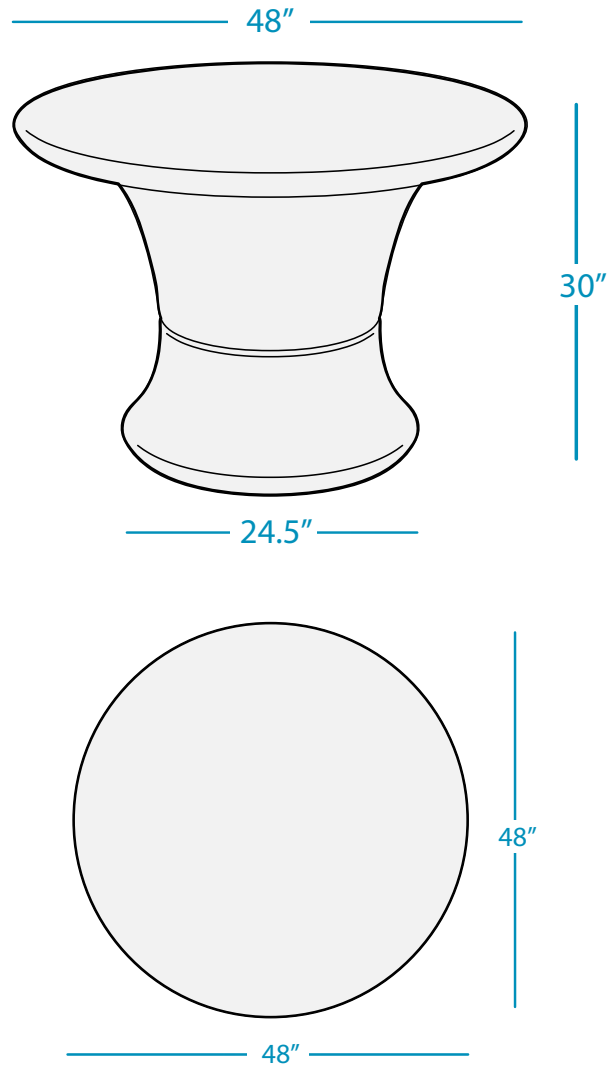

AFFINITY

ROUND DINING TABLE, 48"

SPECIFICATIONS

DESIGNED FOR UP TO 27" OF WATER

WEIGHT EMPTY: 56 LBS | WEIGHT FULL: 161 LBS

FEATURES

- Perfect for residential or commercial settings
- Can be used in-pool in up to 27" of water
- Withstands outdoor environment without swelling, splintering, fading, or warping
- Crafted of a UV16 rated resin, color stabilized for up to 16,000 hours of direct sunlight
- Optional threaded plug system adds weight for in-water or anchored applications
- Easy, 2-piece assembly

AVAILABLE COLORS

AFFINITY

ROUND DINING TABLE, 60"

SPECIFICATIONS

DESIGNED FOR UP TO 27" OF WATER

WEIGHT EMPTY: 80 LBS | WEIGHT FULL: 185 LBS

FEATURES

- Perfect for residential or commercial settings
- Can be used in-pool in up to 27" of water
- Withstands outdoor environment without swelling, splintering, fading, or warping
- Crafted of a UV16 rated resin, color stabilized for up to 16,000 hours of direct sunlight
- Optional threaded plug system adds weight for in-water or anchored applications
- Easy, 2-piece assembly