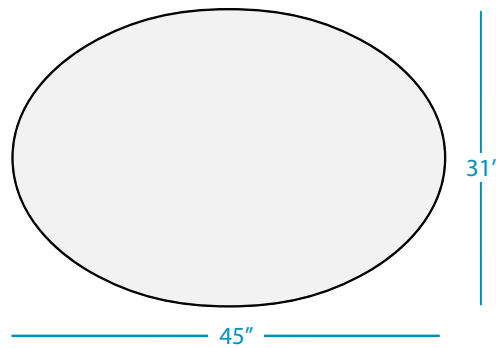

## OVAL COFFEE TABLE

### SPECIFICATIONS

DESIGNED FOR UP TO 14" OF WATER

WEIGHT EMPTY: 36 LBS | WEIGHT FULL: 141 LBS