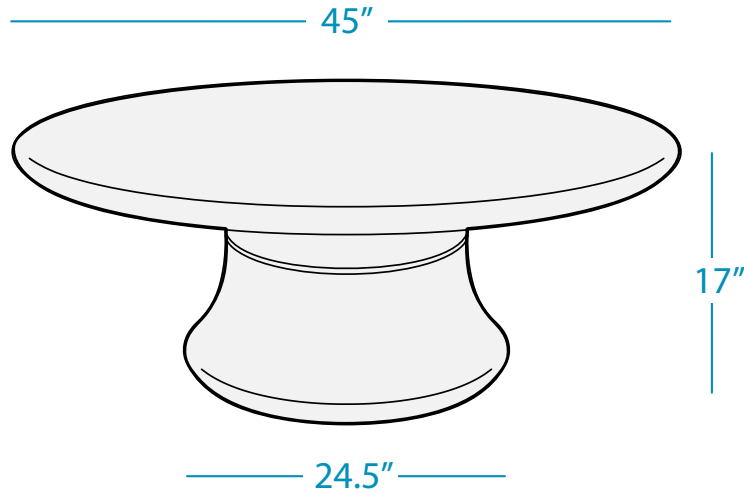

## OVAL COFFEE TABLE

### SPECIFICATIONS

DESIGNED FOR UP TO 14" OF WATER

WEIGHT EMPTY: 36 LBS | WEIGHT FULL: 141 LBS

#### FEATURES

- Perfect for residential or commercial settings
- Can be used in-pool in up to 14" of water
- Withstands outdoor environment without swelling, splintering, fading, or warping
- Crafted of a UV16 rated resin, color stabilized for up to 16,000 hours of direct sunlight
- Optional threaded plug system adds weight for in-water or anchored applications
- Easy, 2-piece assembly