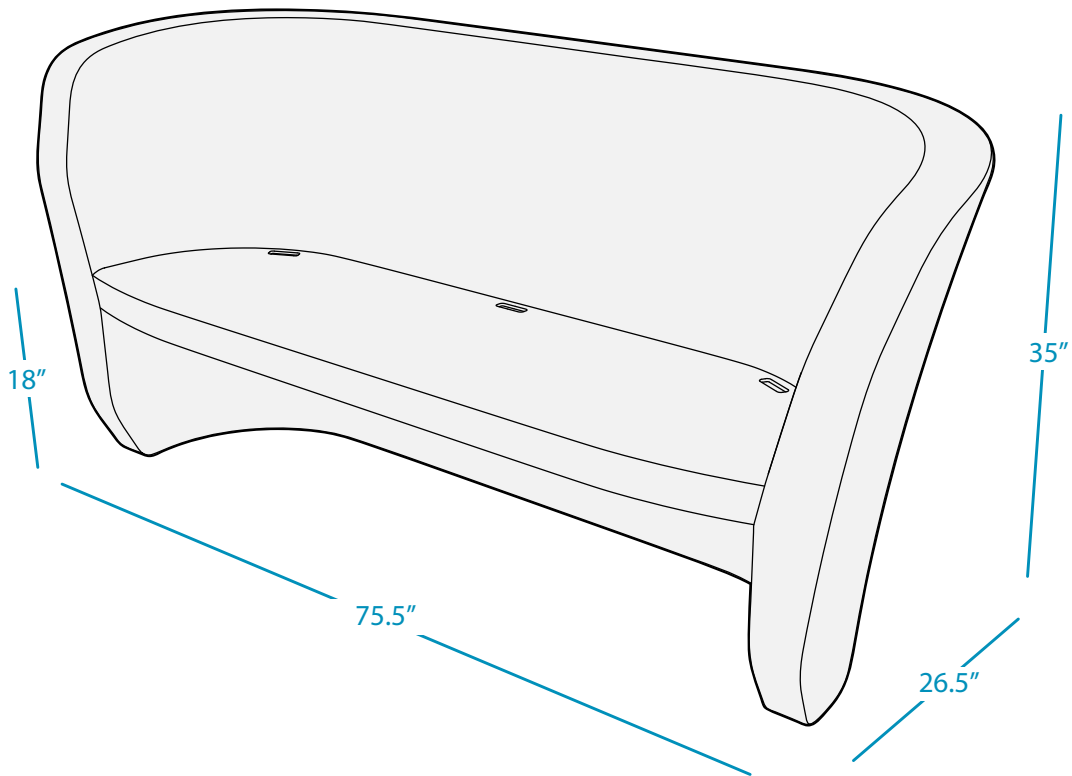

AFFINITY

LOVESEAT

SPECIFICATIONS

DESIGNED FOR UP TO 27" OF WATER

WEIGHT EMPTY: 114 LBS | WEIGHT FULL: 366 LBS

FEATURES

- Perfect for residential or commercial settings
- Can be used in-pool in up to 27" of water, or up to 16" when using a cushion
- Withstands outdoor environment without swelling, splintering, fading, or warping
- Crafted of a UV16 rated resin, color stabilized for up to 16,000 hours of direct sunlight
- Optional threaded plug system adds weight for in-water or anchored applications