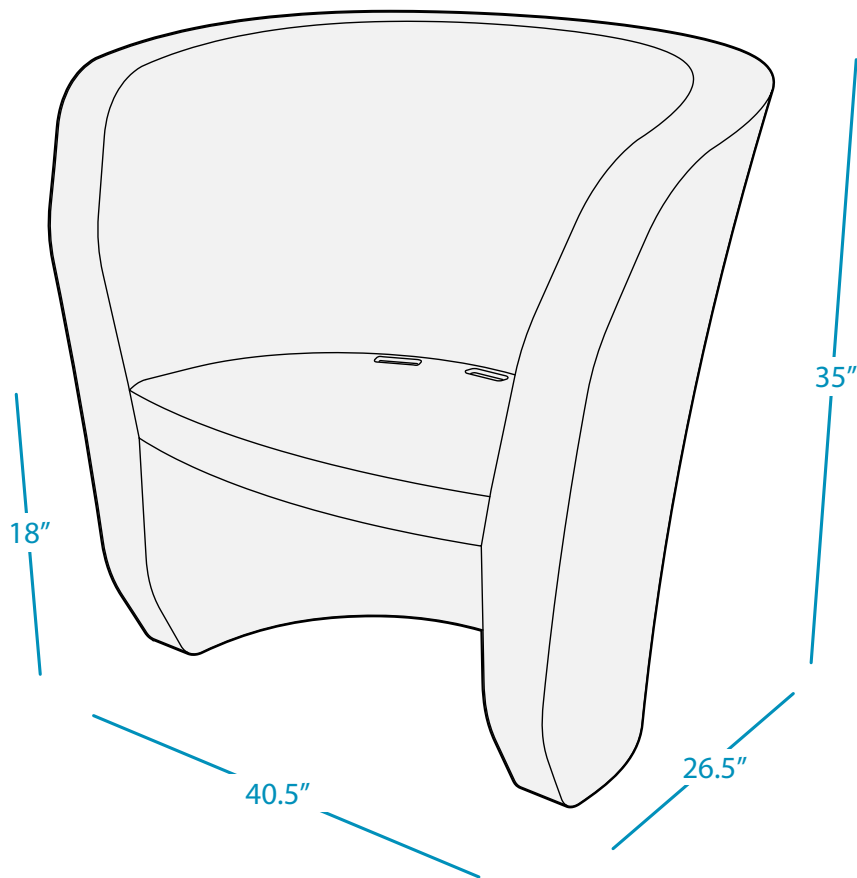

AFFINITY

CHAIR

SPECIFICATIONS

DESIGNED FOR UP TO 27" OF WATER

WEIGHT EMPTY: 72 LBS | WEIGHT FULL: 216 LBS

FEATURES

- Perfect for residential or commercial settings
- Can be used in-pool in up to 27" of water, or up to 16" when using a cushion
- Withstands outdoor environment without swelling, splintering, fading, or warping
- Crafted of a UV16 rated resin, color stabilized for up to 16,000 hours of direct sunlight
- Optional threaded plug system adds weight for in-water or anchored applications